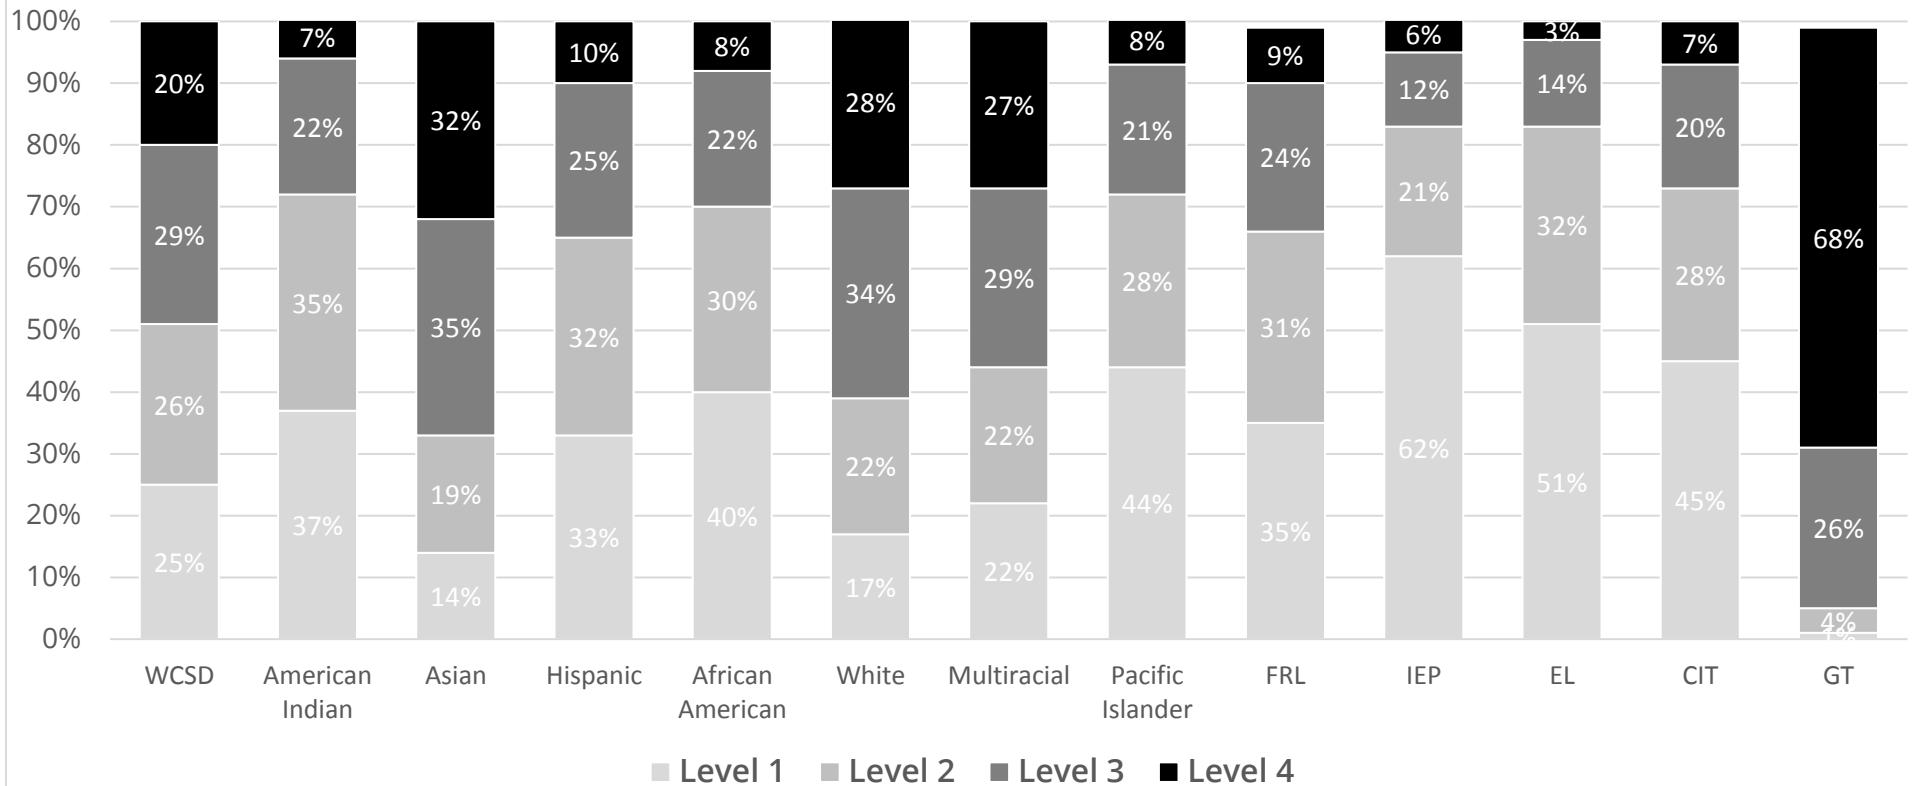

# Smarter Balanced in WCSD

WCSDdata.net  
Smarter Balanced in WCSD  
Data Charts (Black/White/Gray)

# 2015-2016 English / Language Arts

Overall English/Language Arts Levels by Race/Ethnicity & Special Populations