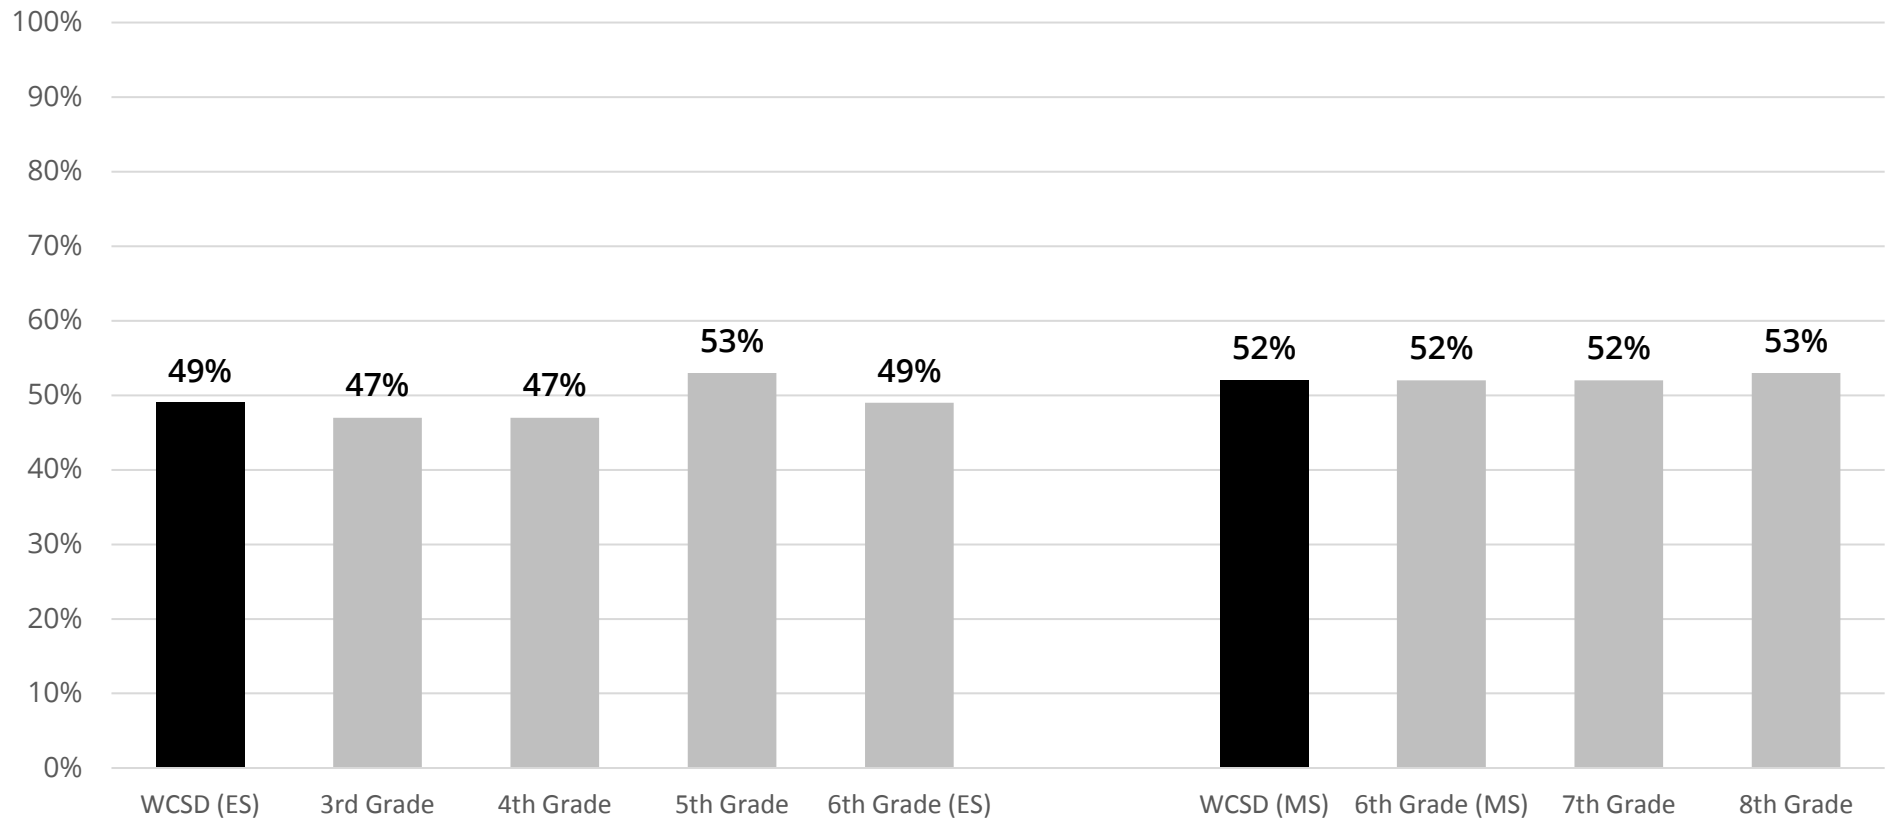

Overall English/Language Arts Percent At or Above Standard (AL 3 or 4) by Grade