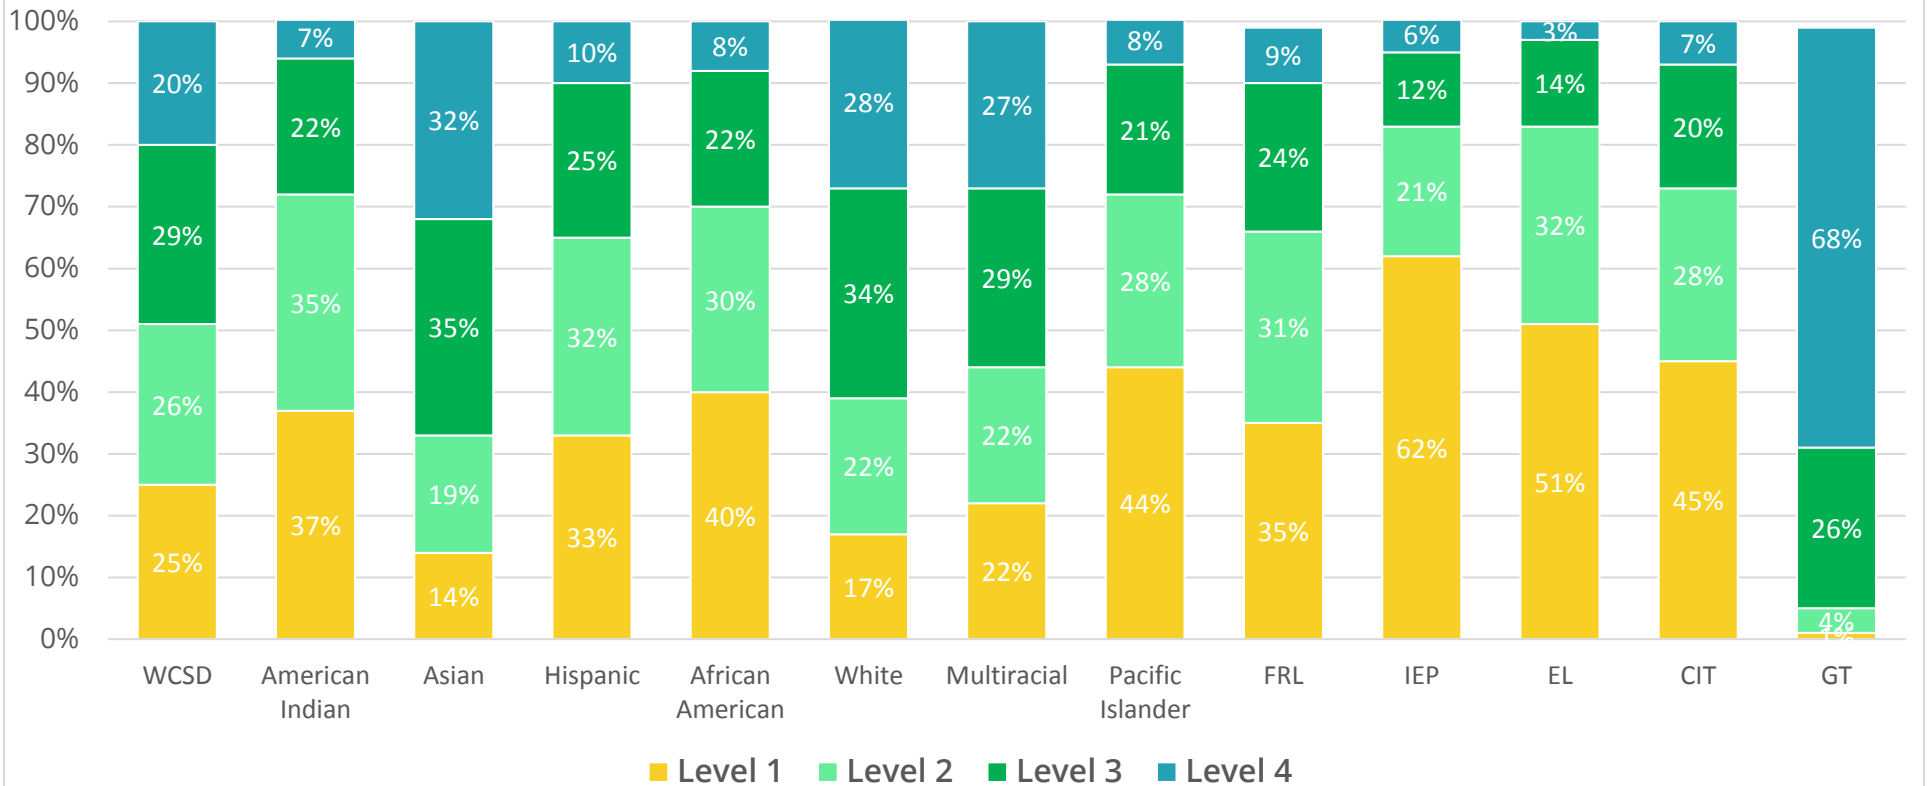

# Smarter Balanced in WCSD

WCSDdata.net  
Smarter Balanced in WCSD  
Data Charts (Color)

# 2015-2016 English / Language Arts

Overall English/Language Arts Levels by Race/Ethnicity & Special Populations