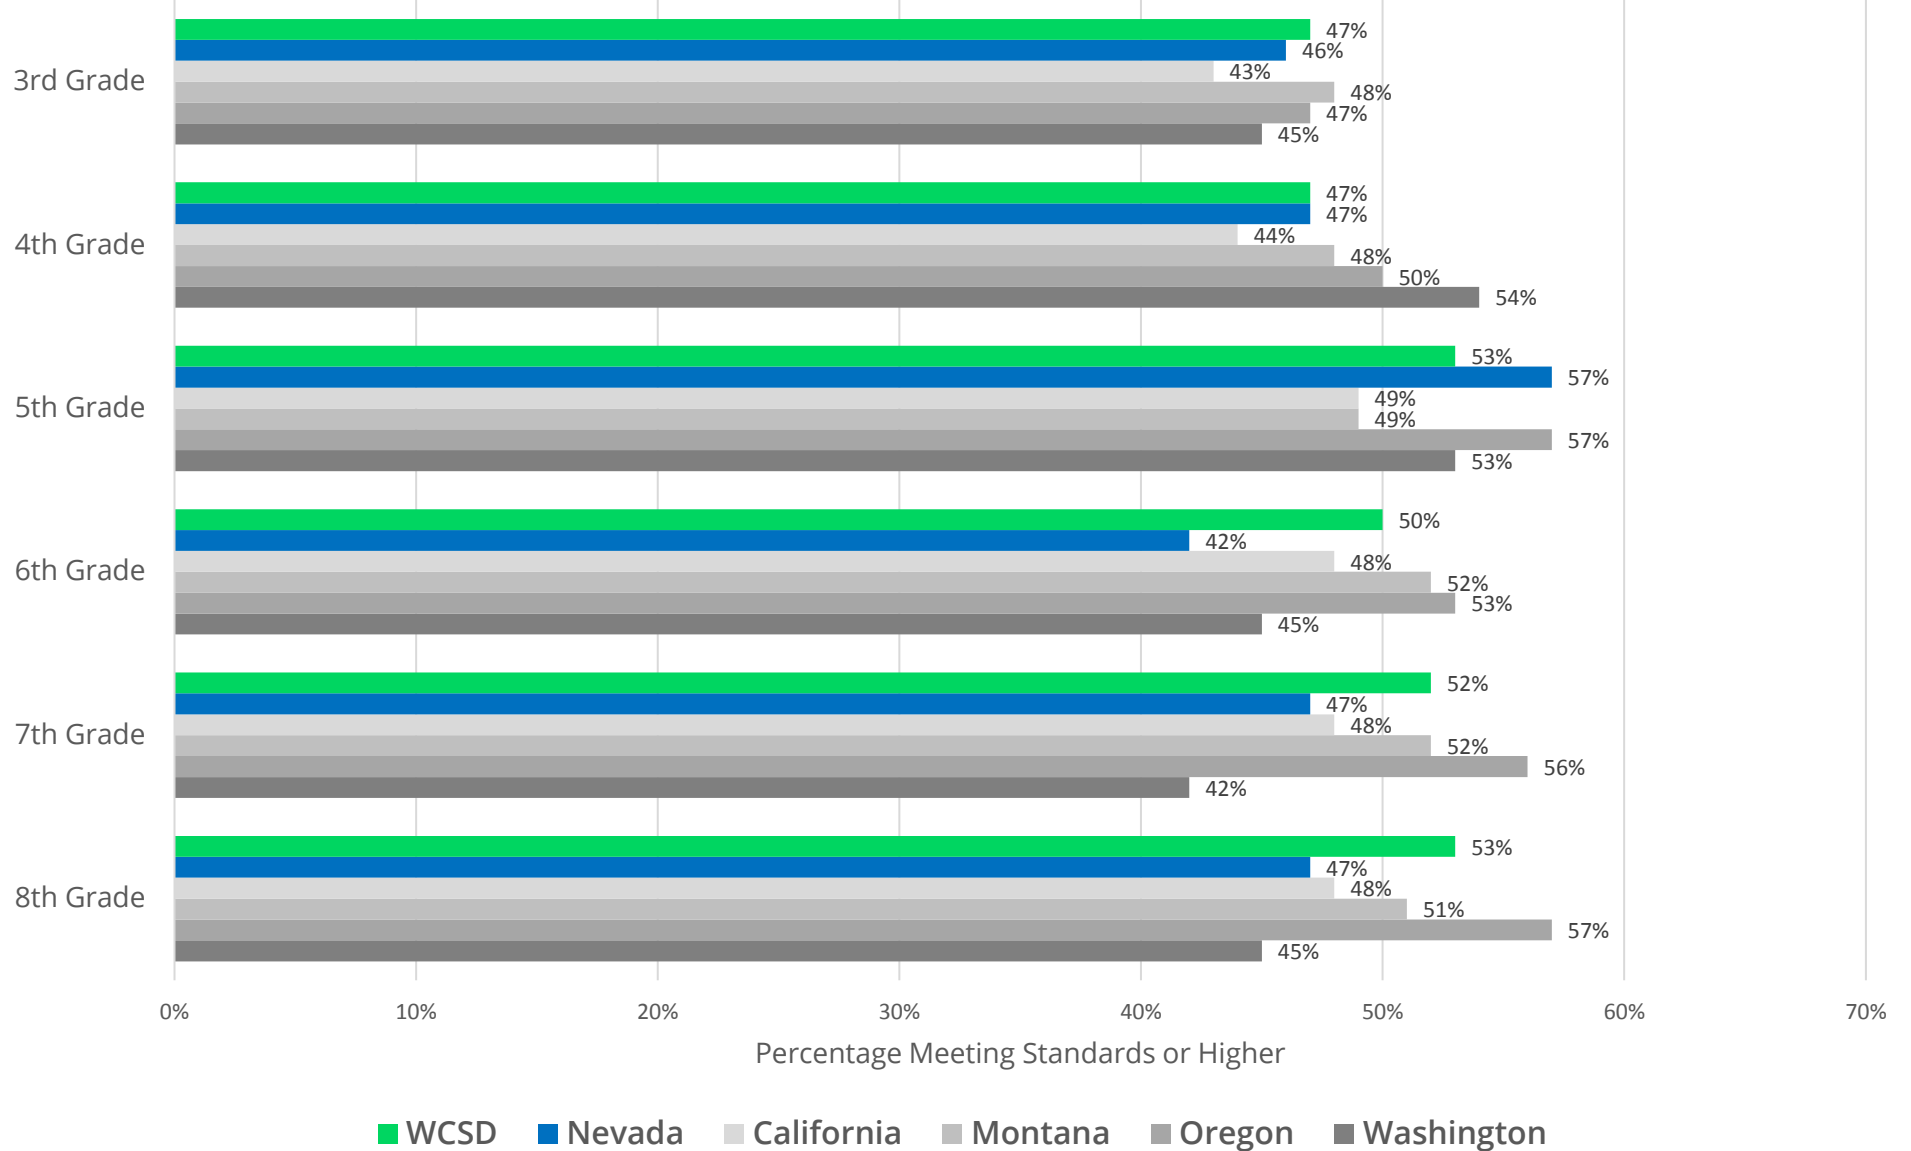

How Does WCSD Compare to Other Western Consortium States in English/Language Arts?