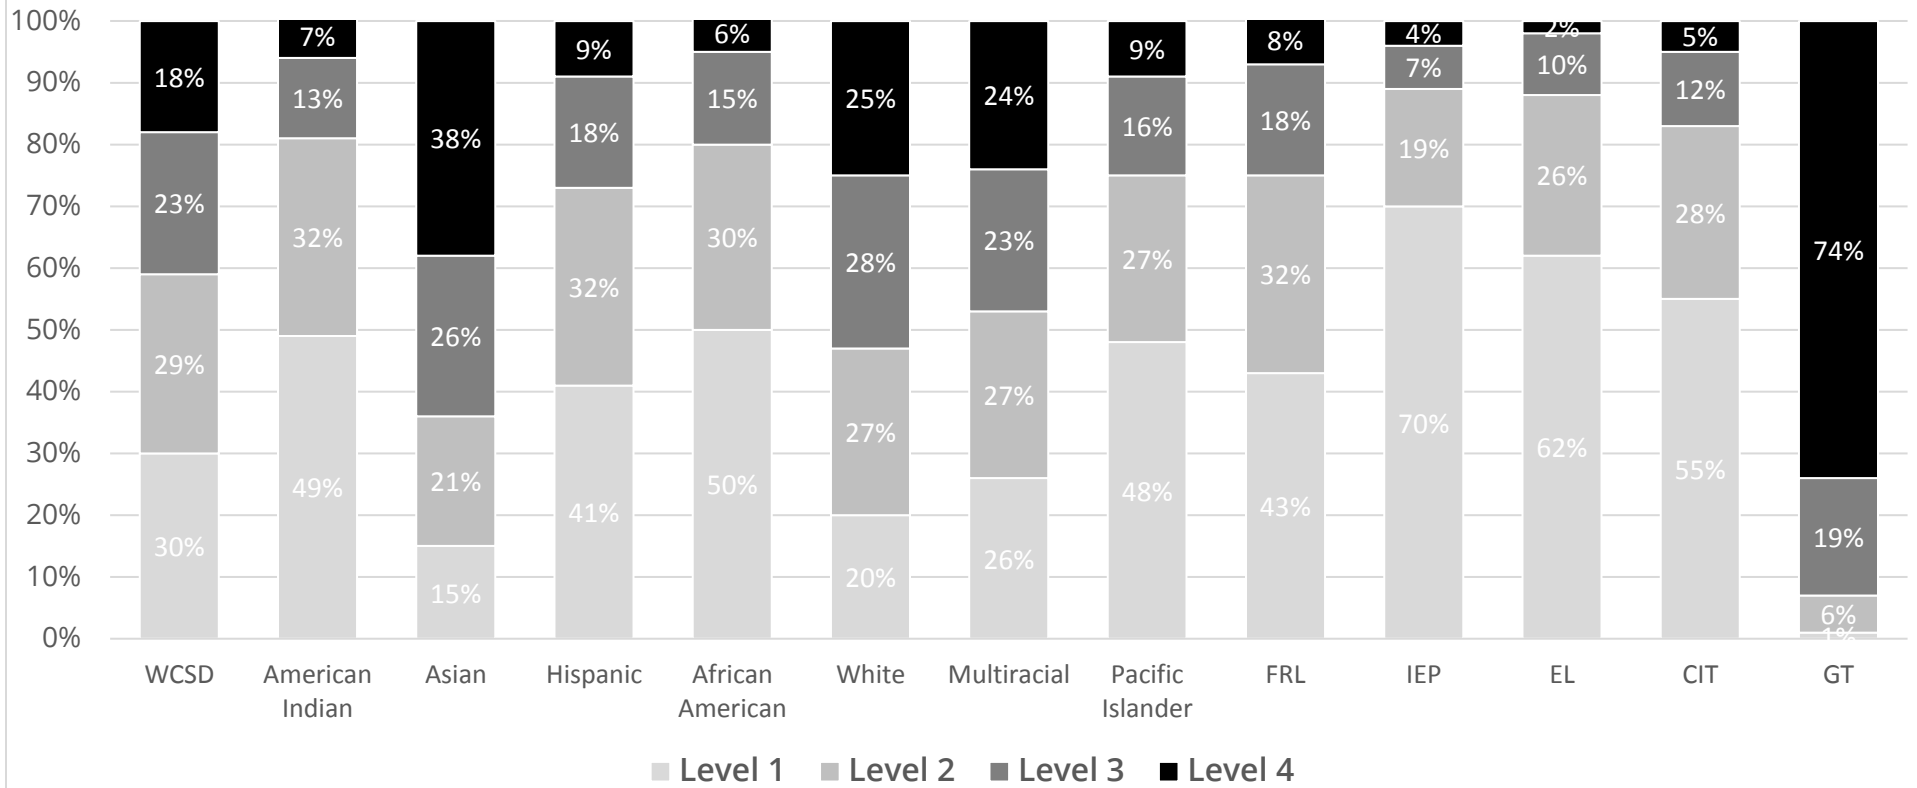

Smarter Balanced in WCSD

Washoe County School District

Every Child, By Name And Face, To GraduationSM

WCSDdata.net

Smarter Balanced in WCSD

Data Charts (Black/White/Gray)

2017-2018 English / Language Arts

Overall English/Language Arts Percent At or Above Standard (AL 3 or 4) by Grade

How Does WCSD Compare to Other Western Consortium States in English/Language Arts?

2017-2018 Mathematics

Overall Mathematics Levels by Race/Ethnicity & Special Populations

Overall Mathematics Percent At or Above Standard (AL 3 or 4) by Grade