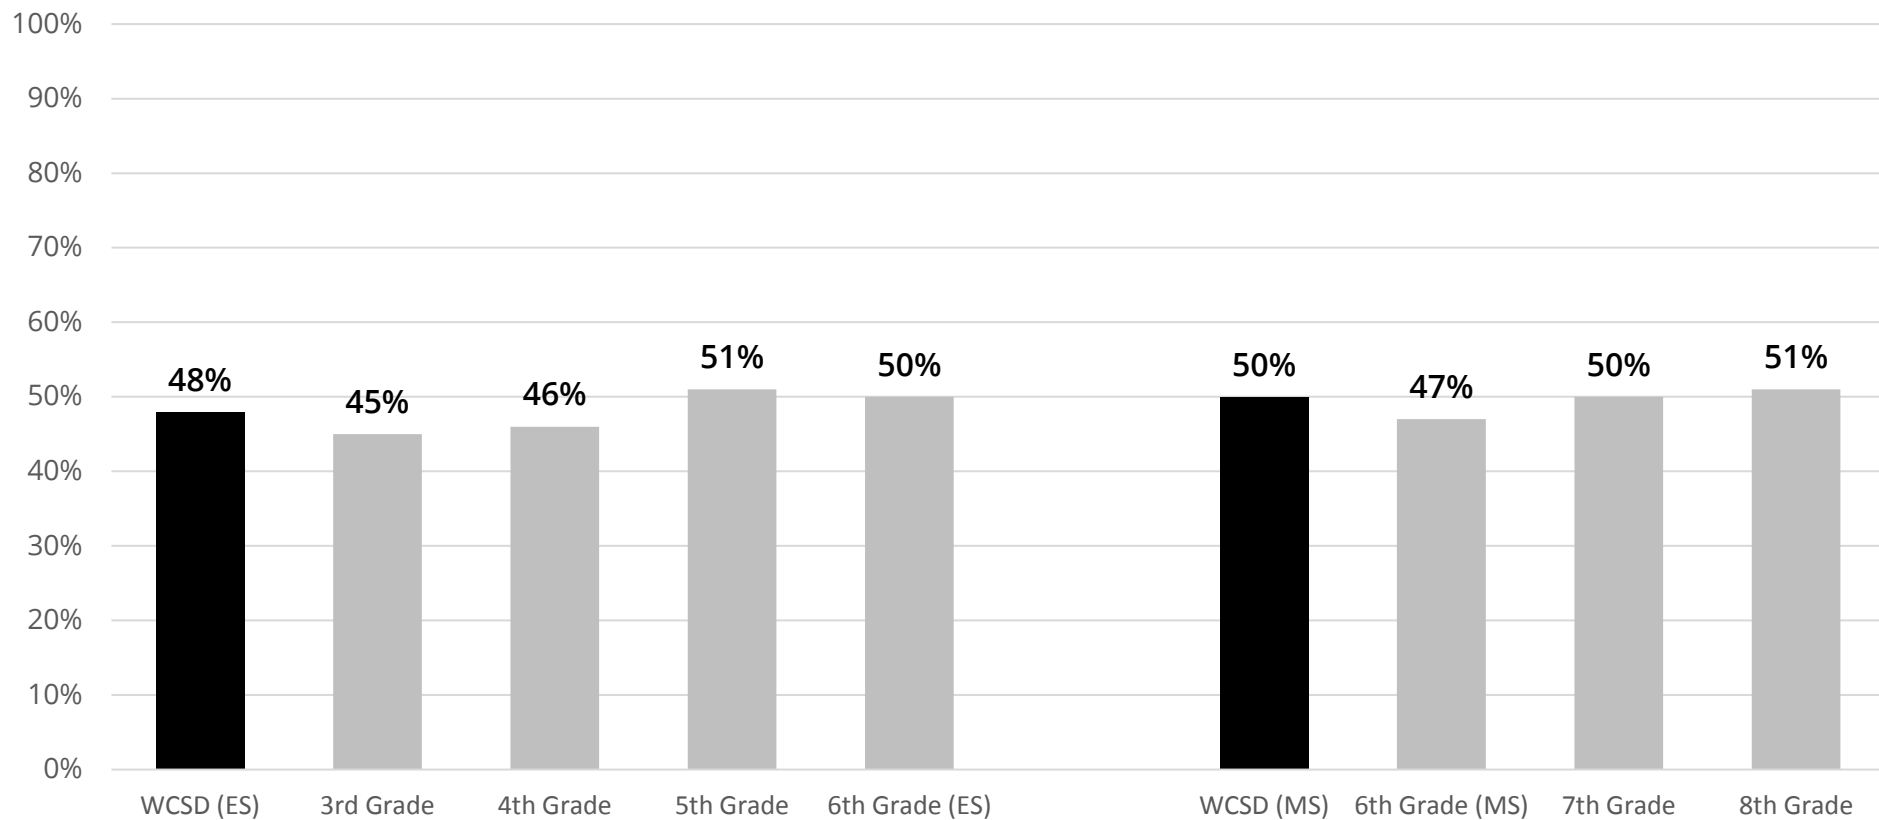

Smarter Balanced in WCSD

Washoe County School District

Every Child, By Name And Face, To GraduationSM

WCSDdata.net

Smarter Balanced in WCSD

Data Charts (Black/White/Gray)

2017-2018 English / Language Arts

Overall English/Language Arts Percent At or Above Standard (AL 3 or 4) by Grade

How Does WCSD Compare to Other Western Consortium States in English/Language Arts?

2017-2018 Mathematics

Overall Mathematics Levels by Race/Ethnicity & Special Populations

Overall Mathematics Percent At or Above Standard (AL 3 or 4) by Grade