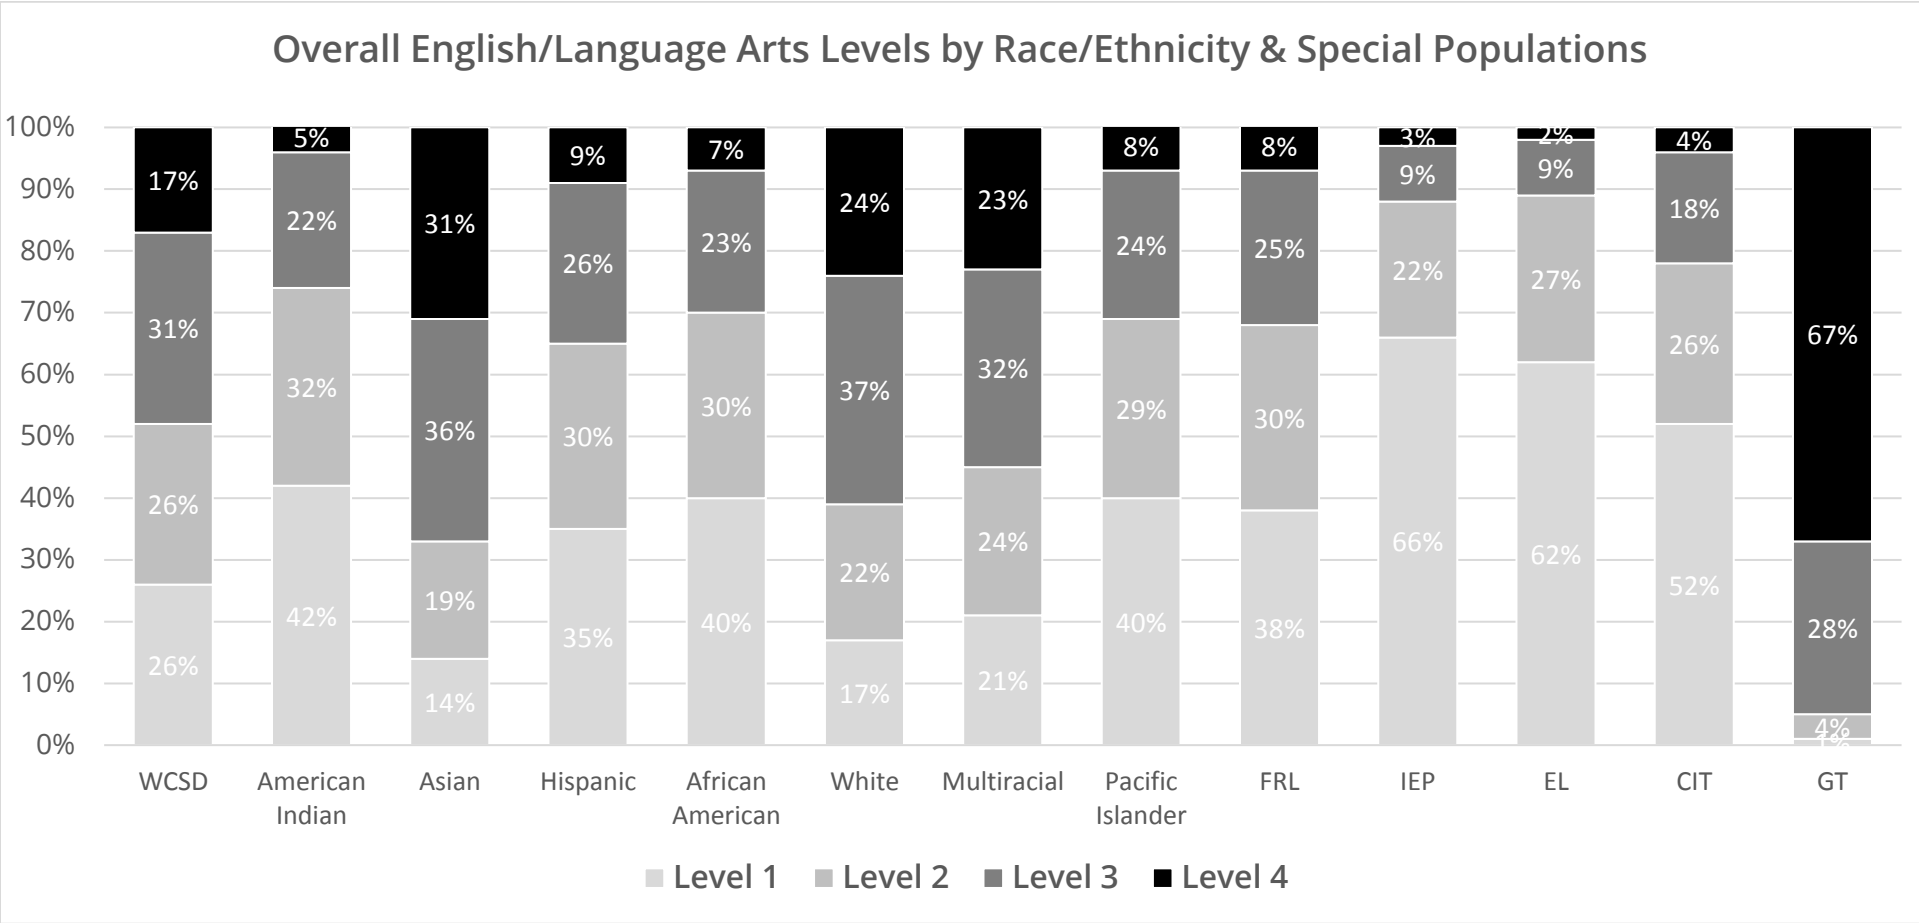

Smarter Balanced in WCSD

Washoe County School District

Every Child, By Name And Face, To GraduationSM

WCSDdata.net

Smarter Balanced in WCSD

Data Charts (Black/White/Gray)

2017-2018 English / Language Arts

Overall English/Language Arts Percent At or Above Standard (AL 3 or 4) by Grade

How Does WCSD Compare to Other Western Consortium States in English/Language Arts?

2017-2018 Mathematics

Overall Mathematics Levels by Race/Ethnicity & Special Populations

Overall Mathematics Percent At or Above Standard (AL 3 or 4) by Grade