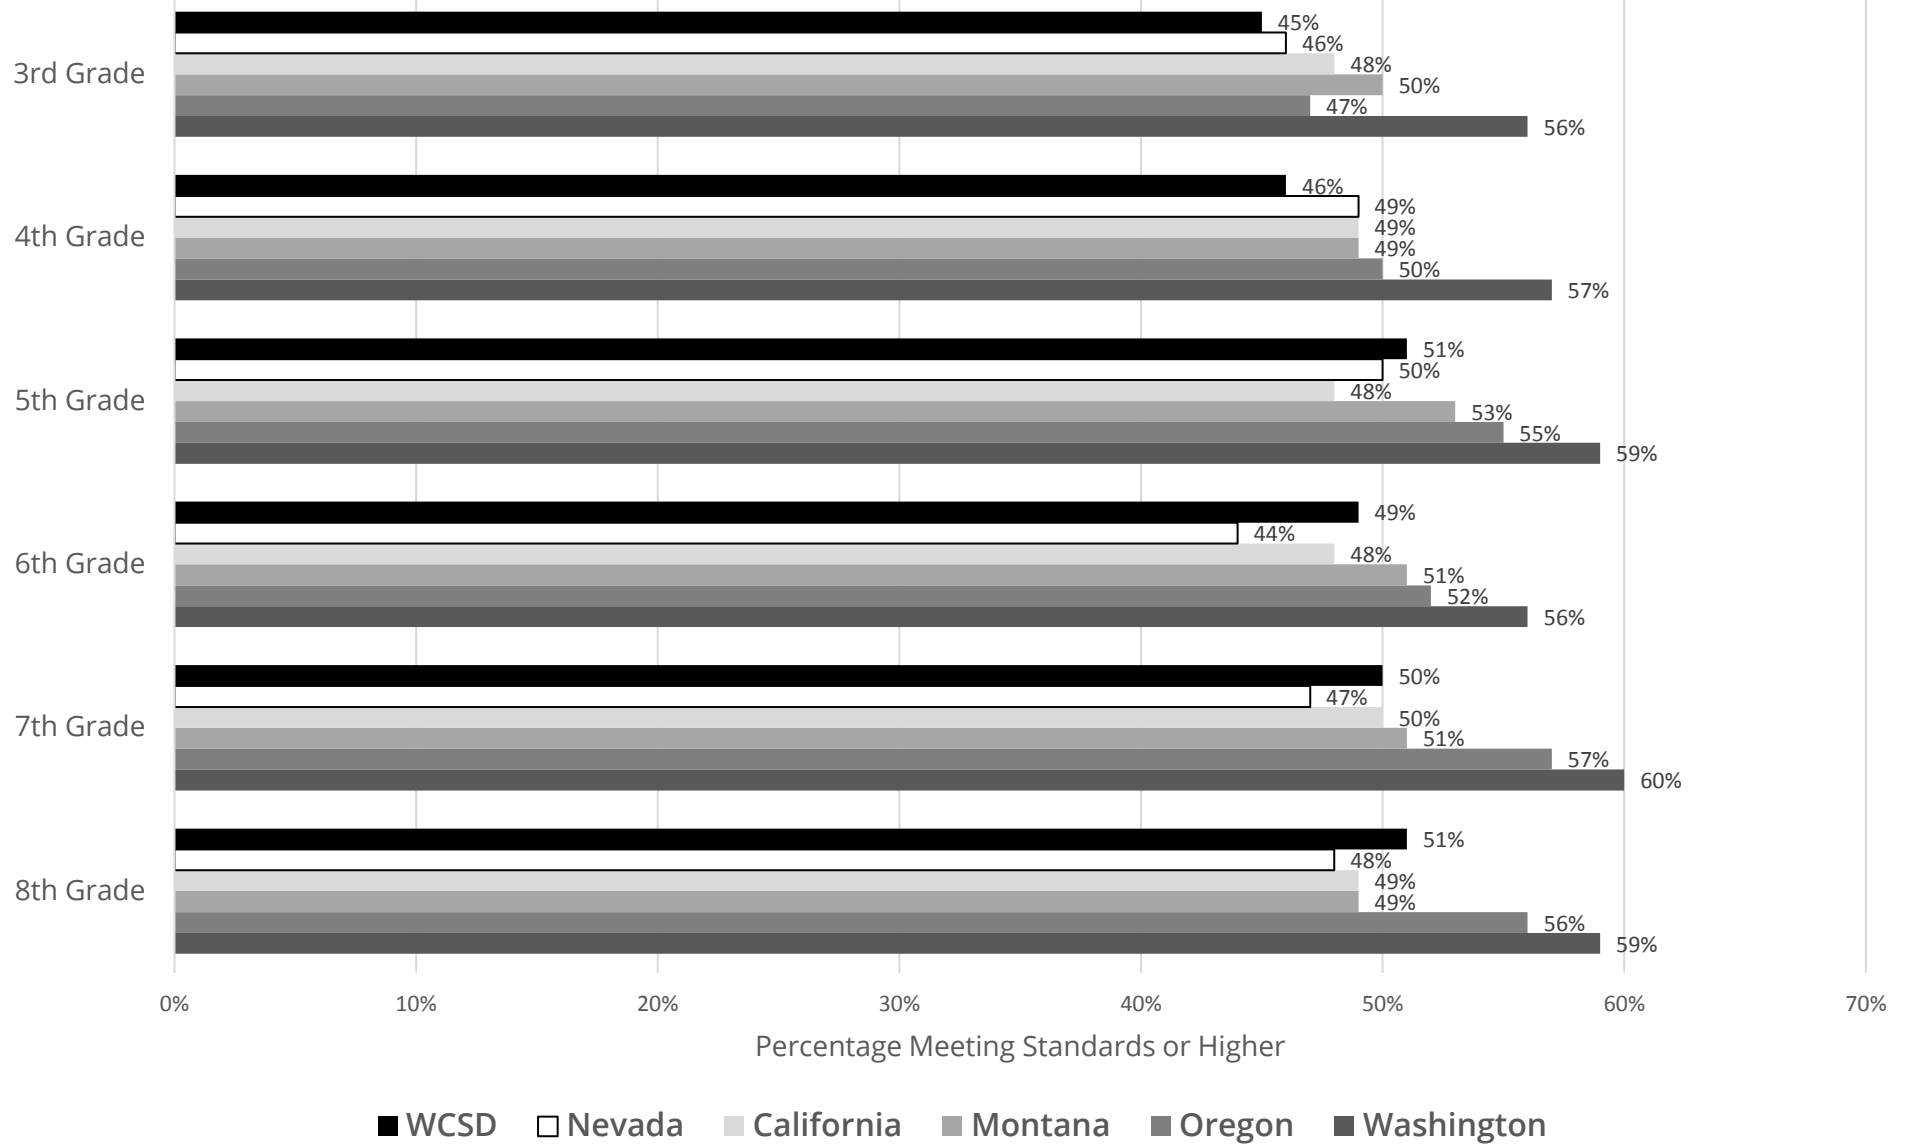

Smarter Balanced in WCSD

Washoe County School District

Every Child, By Name And Face, To GraduationSM

WCSDdata.net

Smarter Balanced in WCSD

Data Charts (Black/White/Gray)

2017-2018 English / Language Arts

Overall English/Language Arts Percent At or Above Standard (AL 3 or 4) by Grade

How Does WCSD Compare to Other Western Consortium States in English/Language Arts?

2017-2018 Mathematics

Overall Mathematics Levels by Race/Ethnicity & Special Populations

Overall Mathematics Percent At or Above Standard (AL 3 or 4) by Grade

How Does WCSD Compare to Other Western Consortium States in Mathematics?