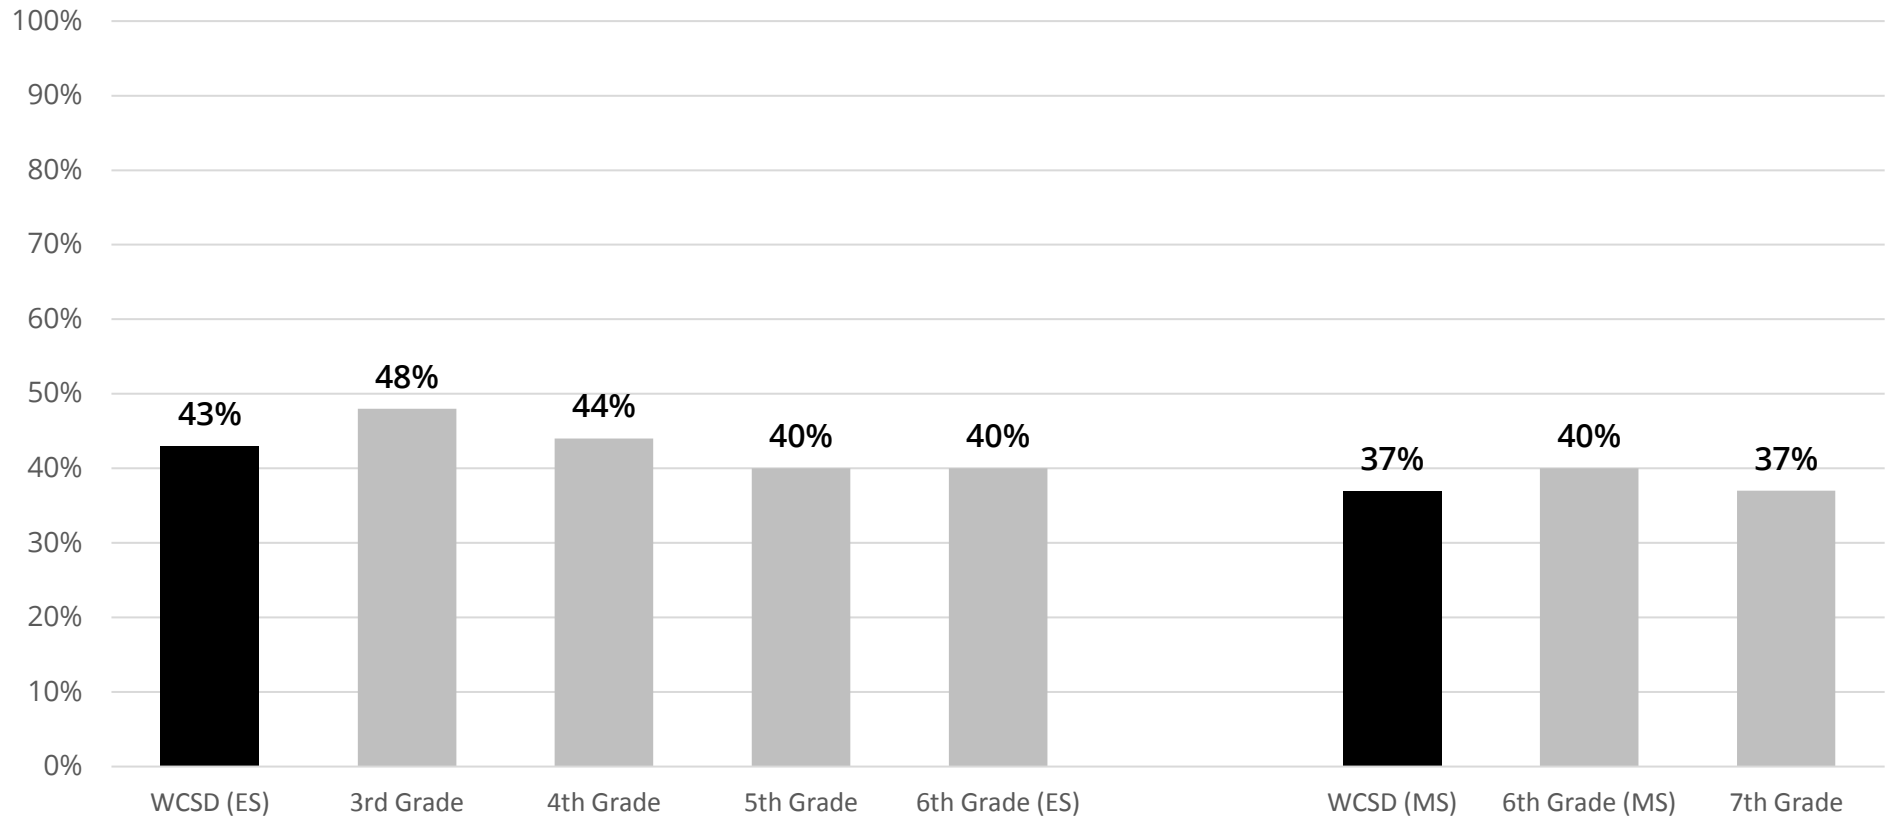

How Does WCSD Compare to Other Western Consortium States in English/Language Arts?

2017-2018 Mathematics

Overall Mathematics Levels by Race/Ethnicity & Special Populations

Overall Mathematics Percent At or Above Standard (AL 3 or 4) by Grade