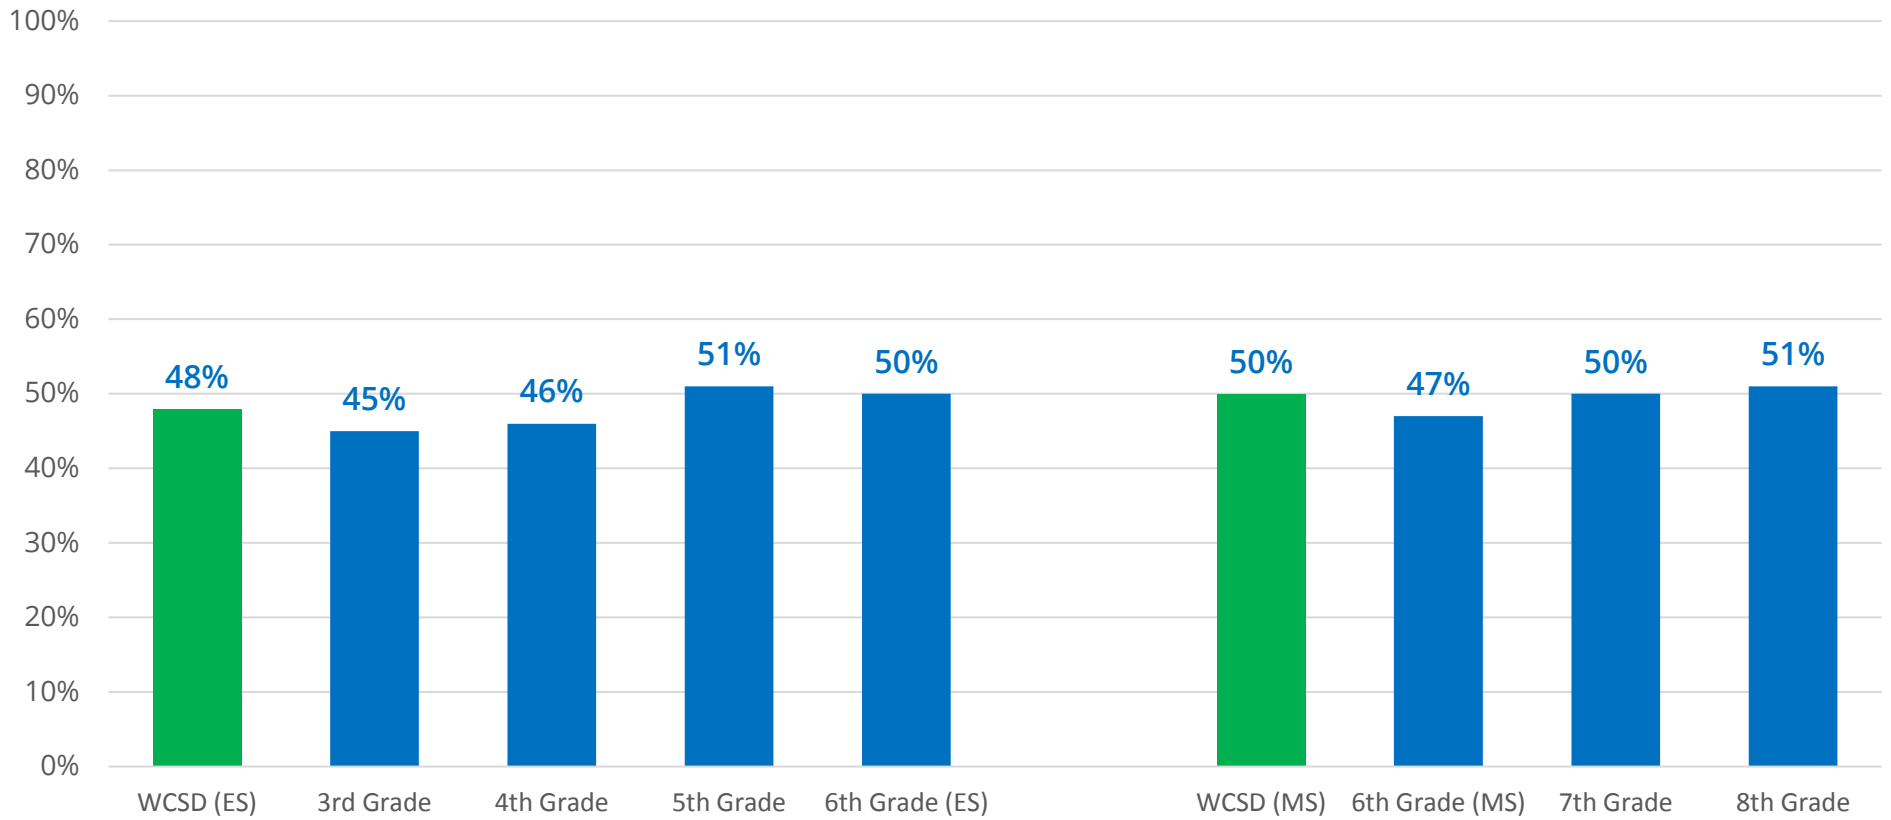

Smarter Balanced in WCSD

WCSDdata.net
Smarter Balanced in WCSD
Data Charts (Color)

2017-2018 English / Language Arts

Overall English/Language Arts Percent At or Above Standard (AL 3 or 4) by Grade

How Does WCSD Compare to Other Western Consortium States in English/Language Arts?

2017-2018 Mathematics

Overall Mathematics Arts Levels by Race/Ethnicity & Special Populations

Overall Mathematics Percent At or Above Standard (AL 3 or 4) by Grade

How Does WCSD Compare to Other Western Consortium States in Mathematics?