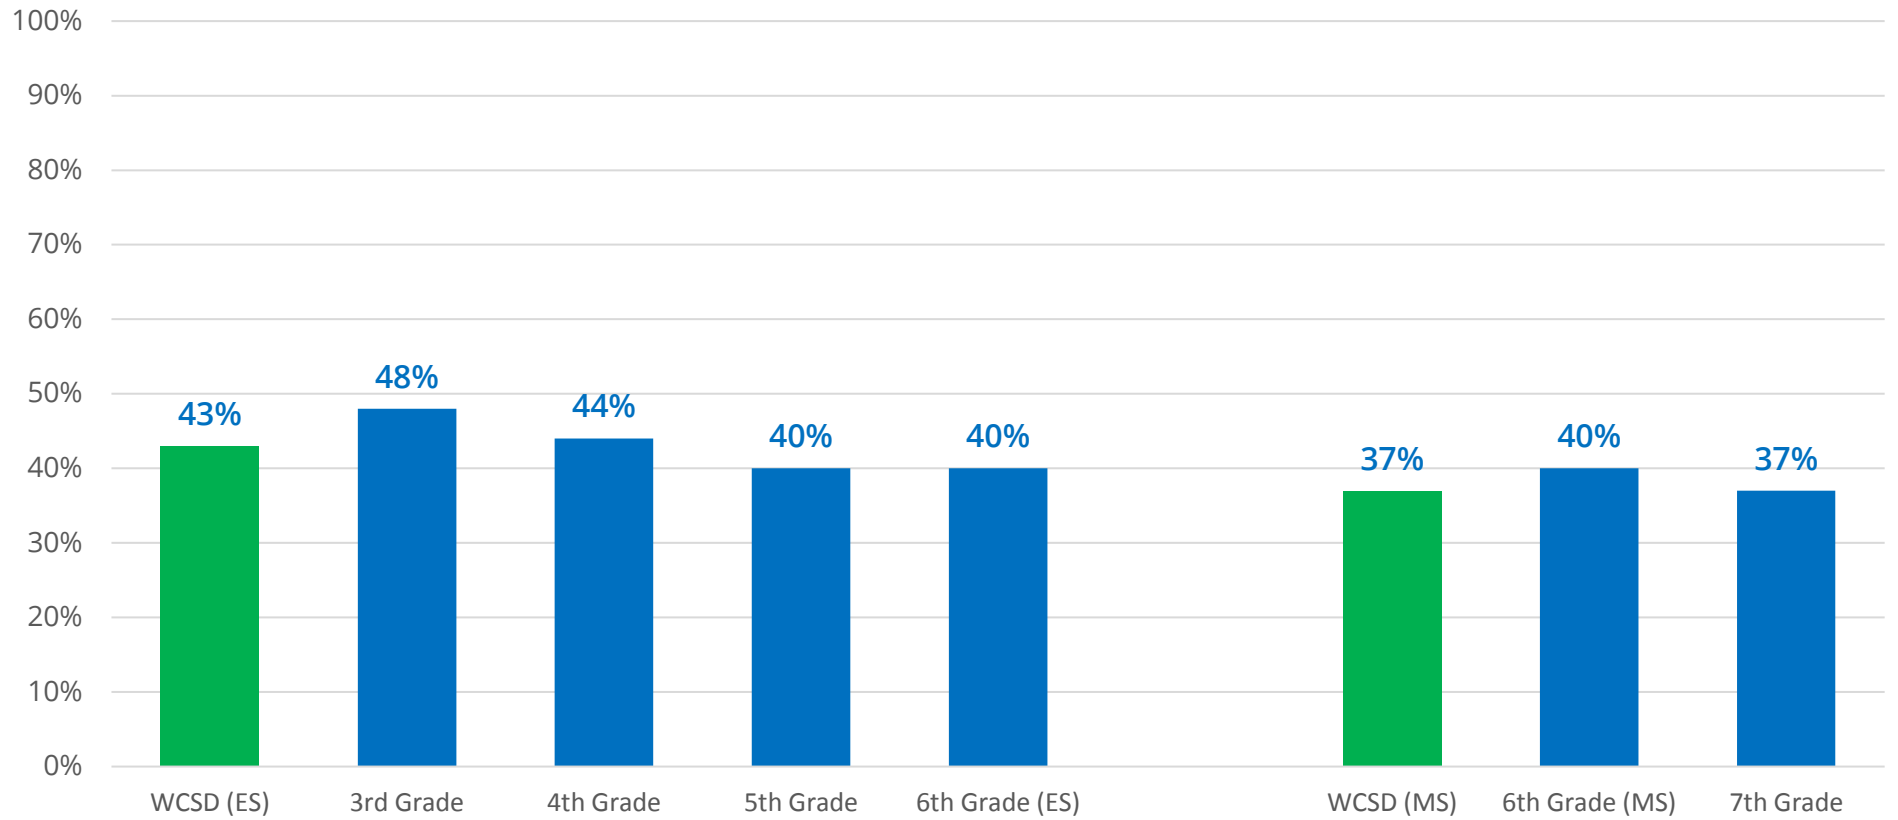

Smarter Balanced in WCSD

WCSDdata.net
Smarter Balanced in WCSD
Data Charts (Color)

2017-2018 English / Language Arts

Overall English/Language Arts Percent At or Above Standard (AL 3 or 4) by Grade

How Does WCSD Compare to Other Western Consortium States in English/Language Arts?

2017-2018 Mathematics

Overall Mathematics Arts Levels by Race/Ethnicity & Special Populations

Overall Mathematics Percent At or Above Standard (AL 3 or 4) by Grade

How Does WCSD Compare to Other Western Consortium States in Mathematics?