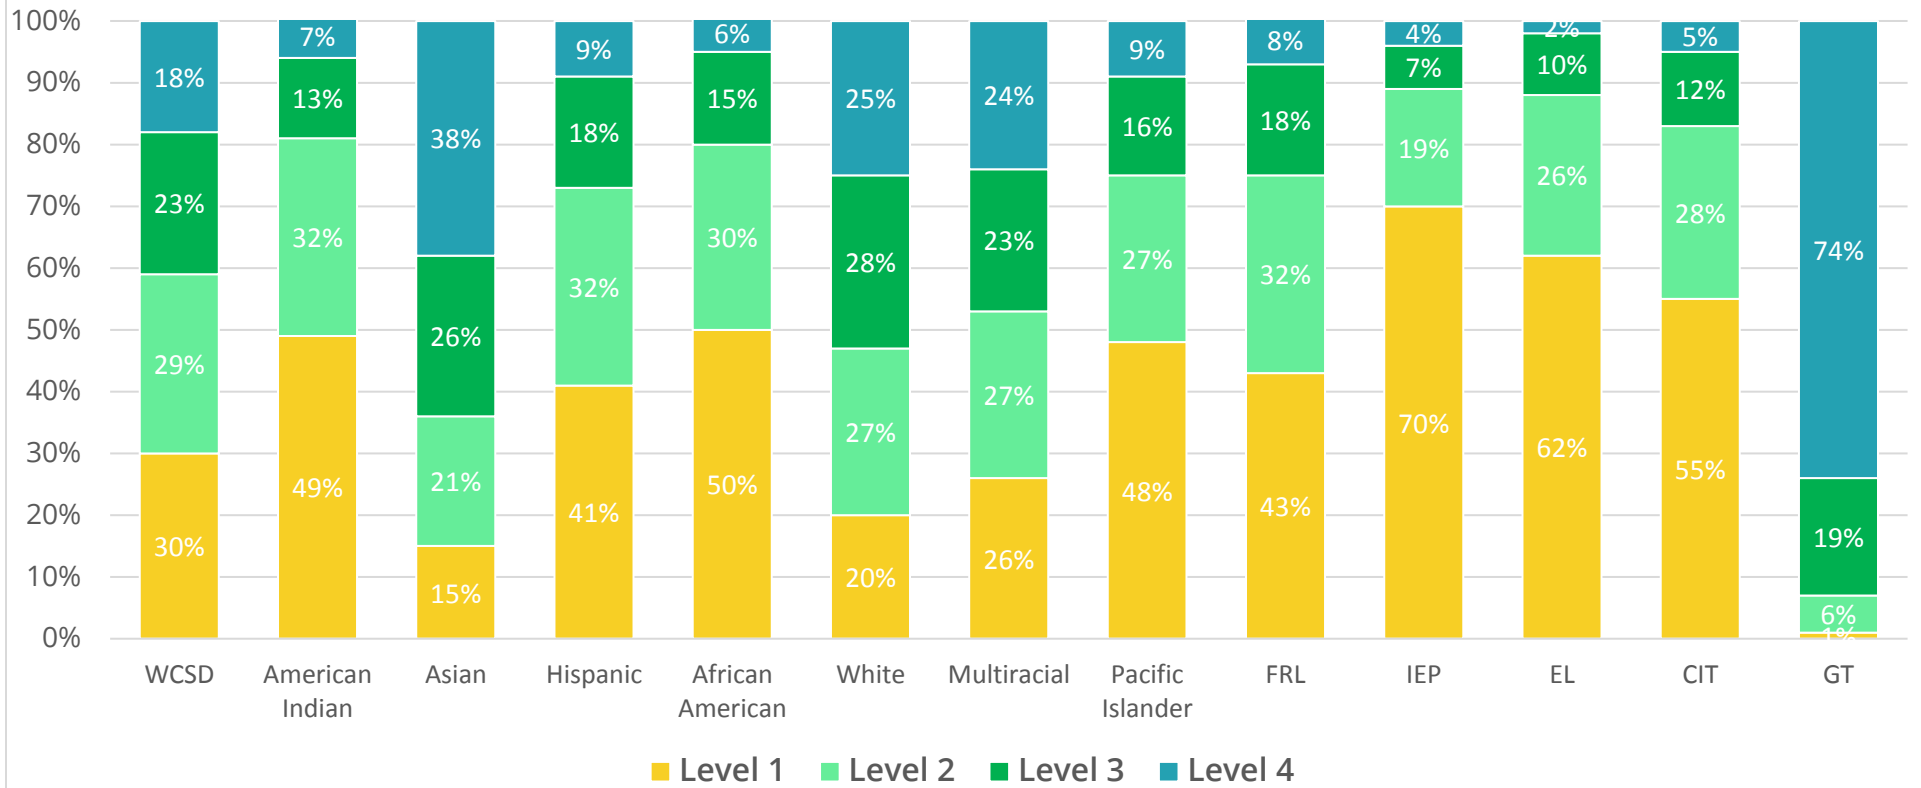

Smarter Balanced in WCSD

WCSDdata.net
Smarter Balanced in WCSD
Data Charts (Color)

2017-2018 English / Language Arts

Overall English/Language Arts Percent At or Above Standard (AL 3 or 4) by Grade

How Does WCSD Compare to Other Western Consortium States in English/Language Arts?

2017-2018 Mathematics

Overall Mathematics Arts Levels by Race/Ethnicity & Special Populations

Overall Mathematics Percent At or Above Standard (AL 3 or 4) by Grade

How Does WCSD Compare to Other Western Consortium States in Mathematics?