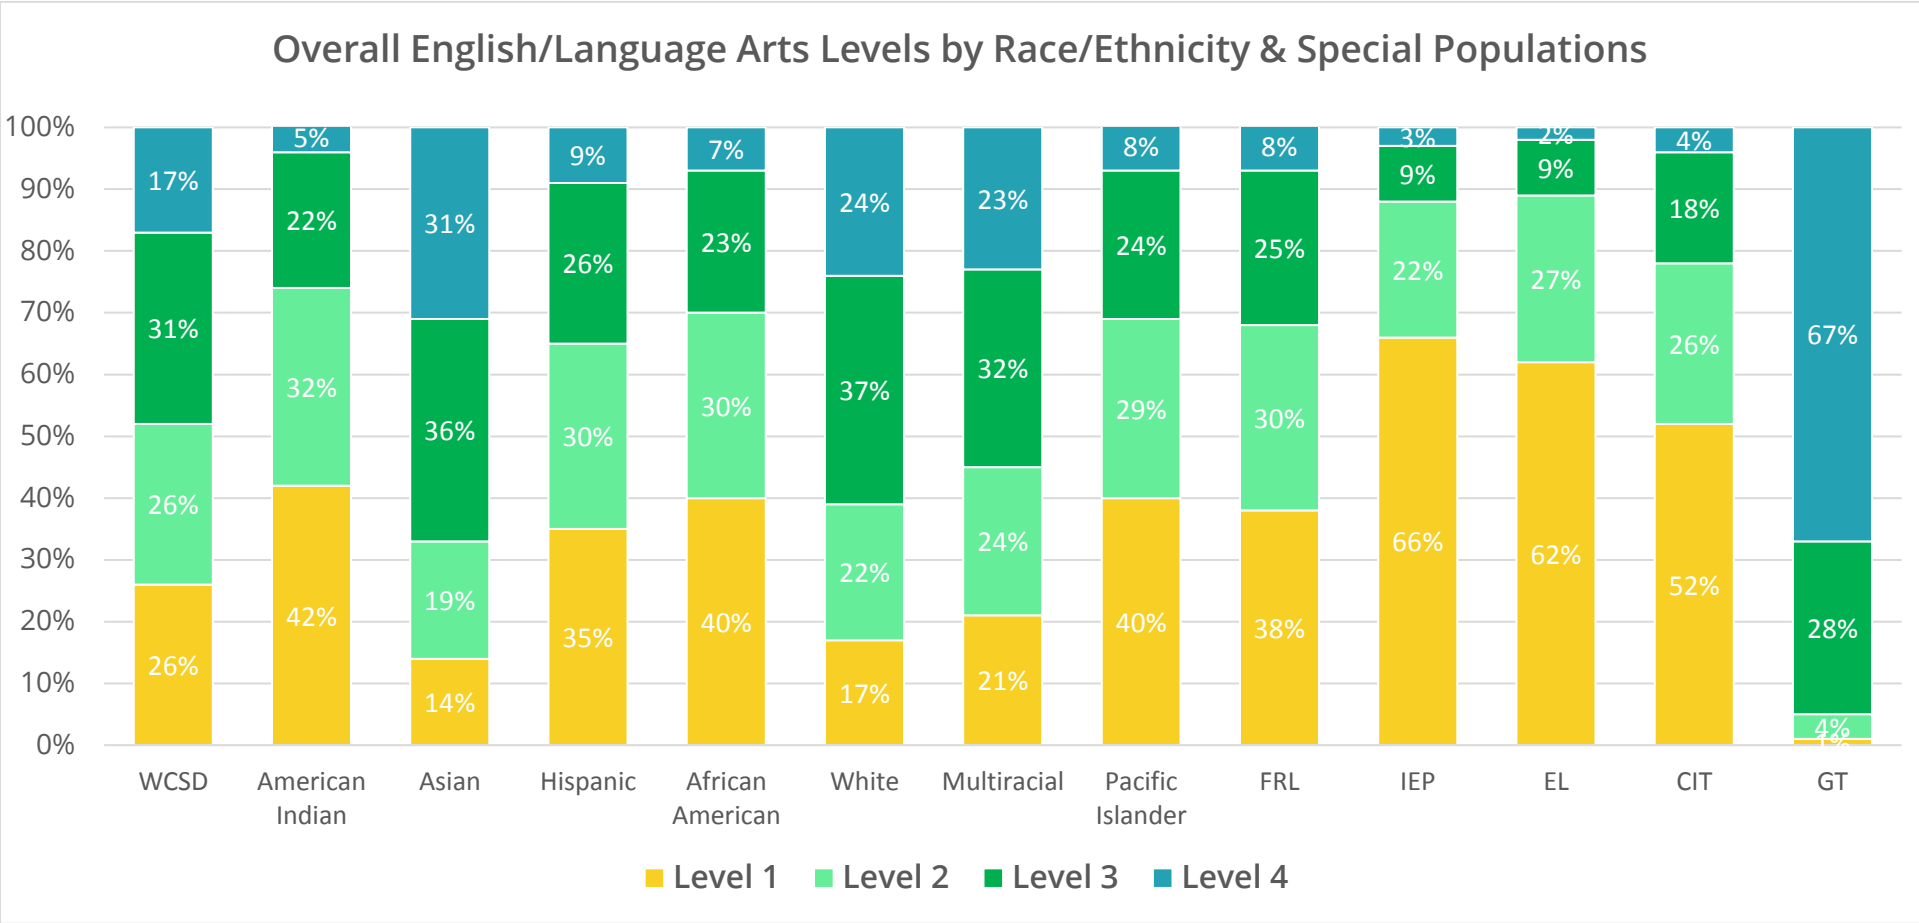

Smarter Balanced in WCSD

WCSDdata.net
Smarter Balanced in WCSD
Data Charts (Color)

2017-2018 English / Language Arts

Overall English/Language Arts Percent At or Above Standard (AL 3 or 4) by Grade

How Does WCSD Compare to Other Western Consortium States in English/Language Arts?

2017-2018 Mathematics

Overall Mathematics Arts Levels by Race/Ethnicity & Special Populations

Overall Mathematics Percent At or Above Standard (AL 3 or 4) by Grade

How Does WCSD Compare to Other Western Consortium States in Mathematics?