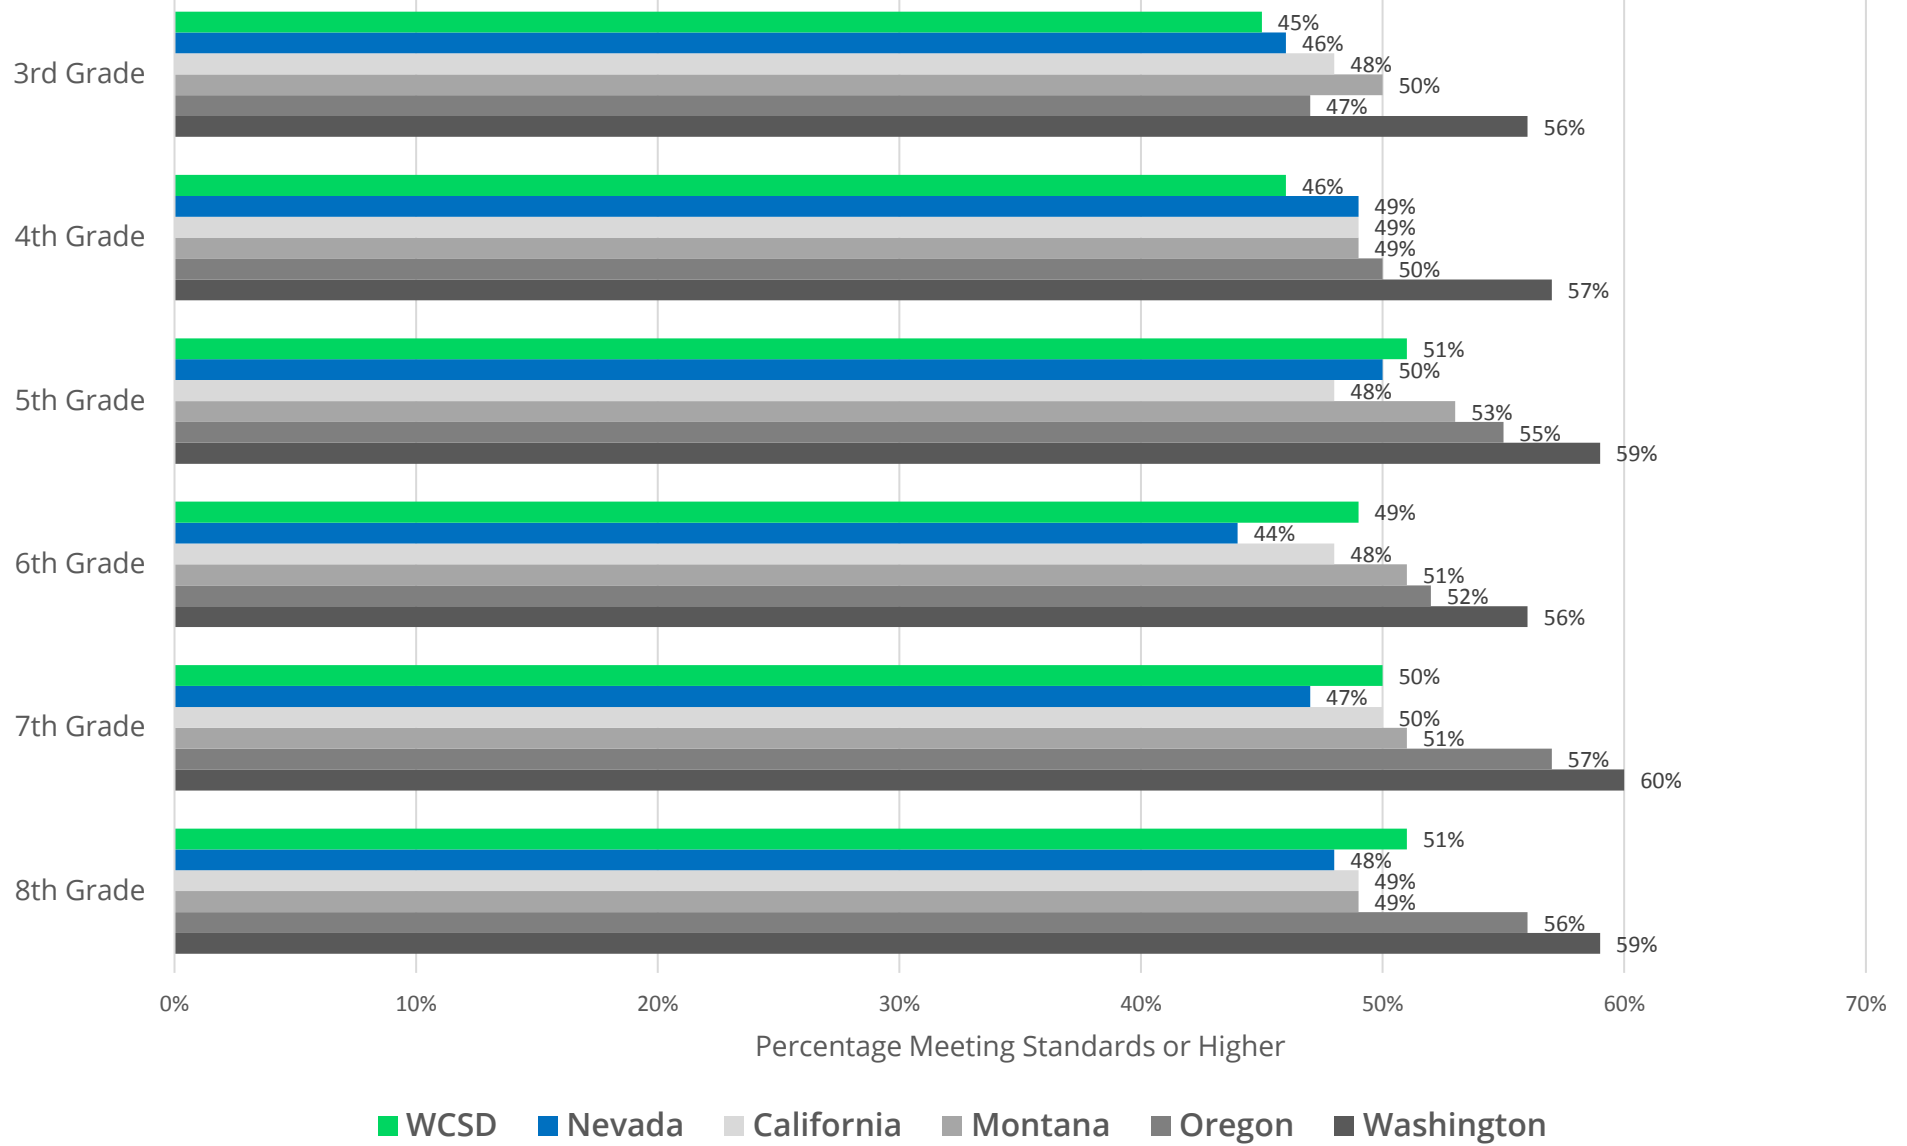

Smarter Balanced in WCSD

WCSDdata.net
Smarter Balanced in WCSD
Data Charts (Color)

2017-2018 English / Language Arts

Overall English/Language Arts Percent At or Above Standard (AL 3 or 4) by Grade

How Does WCSD Compare to Other Western Consortium States in English/Language Arts?

2017-2018 Mathematics

Overall Mathematics Arts Levels by Race/Ethnicity & Special Populations

Overall Mathematics Percent At or Above Standard (AL 3 or 4) by Grade

How Does WCSD Compare to Other Western Consortium States in Mathematics?