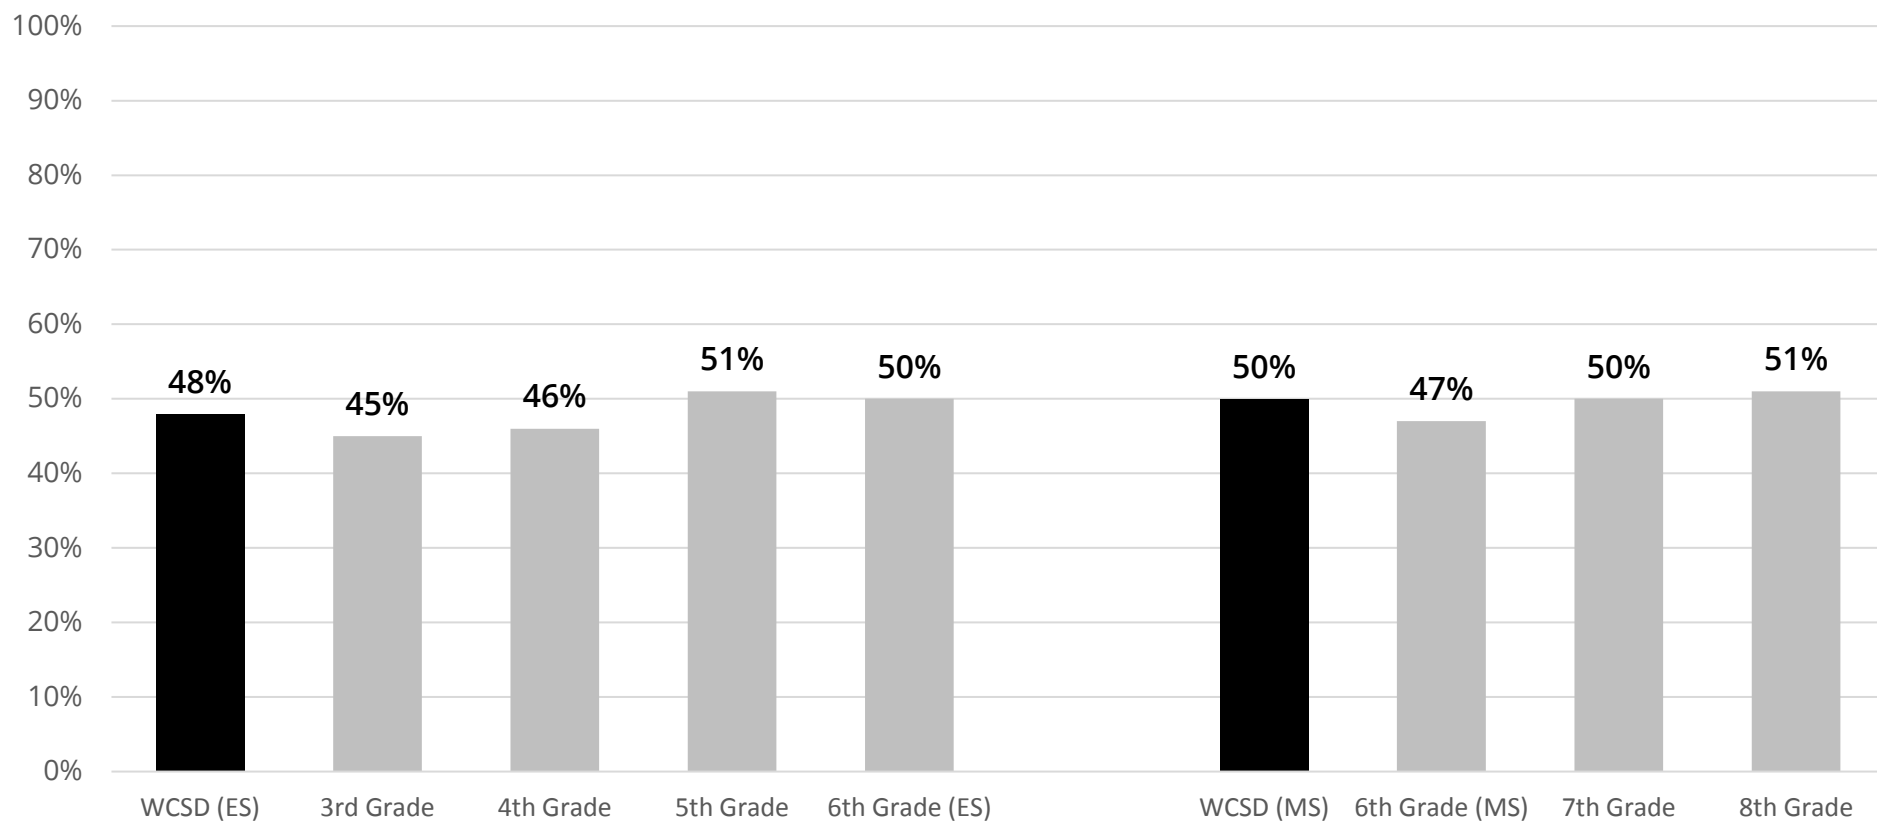

Smarter Balanced in WCSD

Washoe County School District

Every Child, By Name And Face, To GraduationSM

WCSDdata.net

Smarter Balanced in WCSD

Data Charts (Black/White/Gray)

2017-2018 English / Language Arts

Overall English/Language Arts Percent At or Above Standard (AL 3 or 4) by Grade

How Does WCSD Compare to Other Western Consortium States in English/Language Arts?

2017-2018 Mathematics

Overall Mathematics Levels by Race/Ethnicity & Special Populations

Overall Mathematics Percent At or Above Standard (AL 3 or 4) by Grade