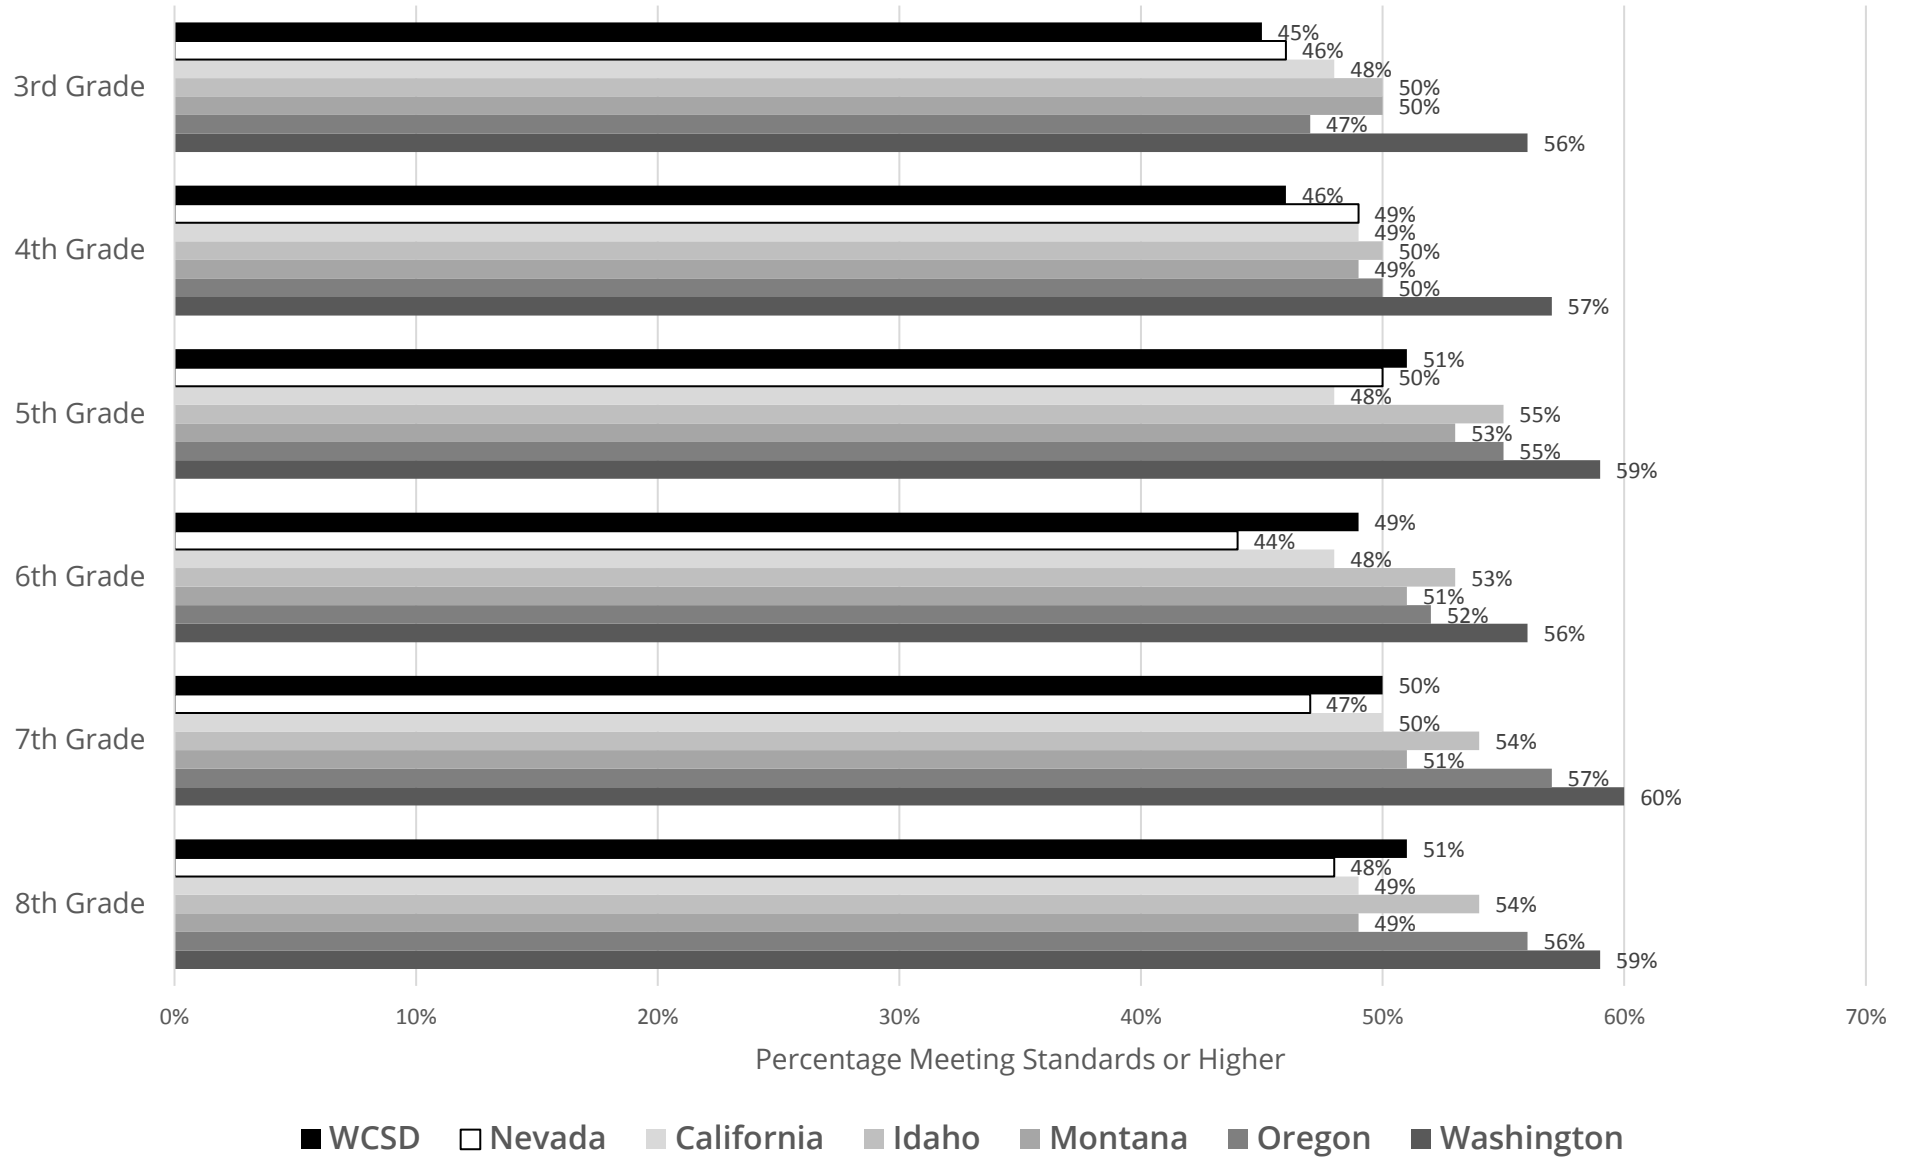

Smarter Balanced in WCSD

Washoe County School District

Every Child, By Name And Face, To GraduationSM

WCSDdata.net

Smarter Balanced in WCSD

Data Charts (Black/White/Gray)

2017-2018 English / Language Arts

Overall English/Language Arts Percent At or Above Standard (AL 3 or 4) by Grade

How Does WCSD Compare to Other Western Consortium States in English/Language Arts?

2017-2018 Mathematics

Overall Mathematics Levels by Race/Ethnicity & Special Populations

Overall Mathematics Percent At or Above Standard (AL 3 or 4) by Grade