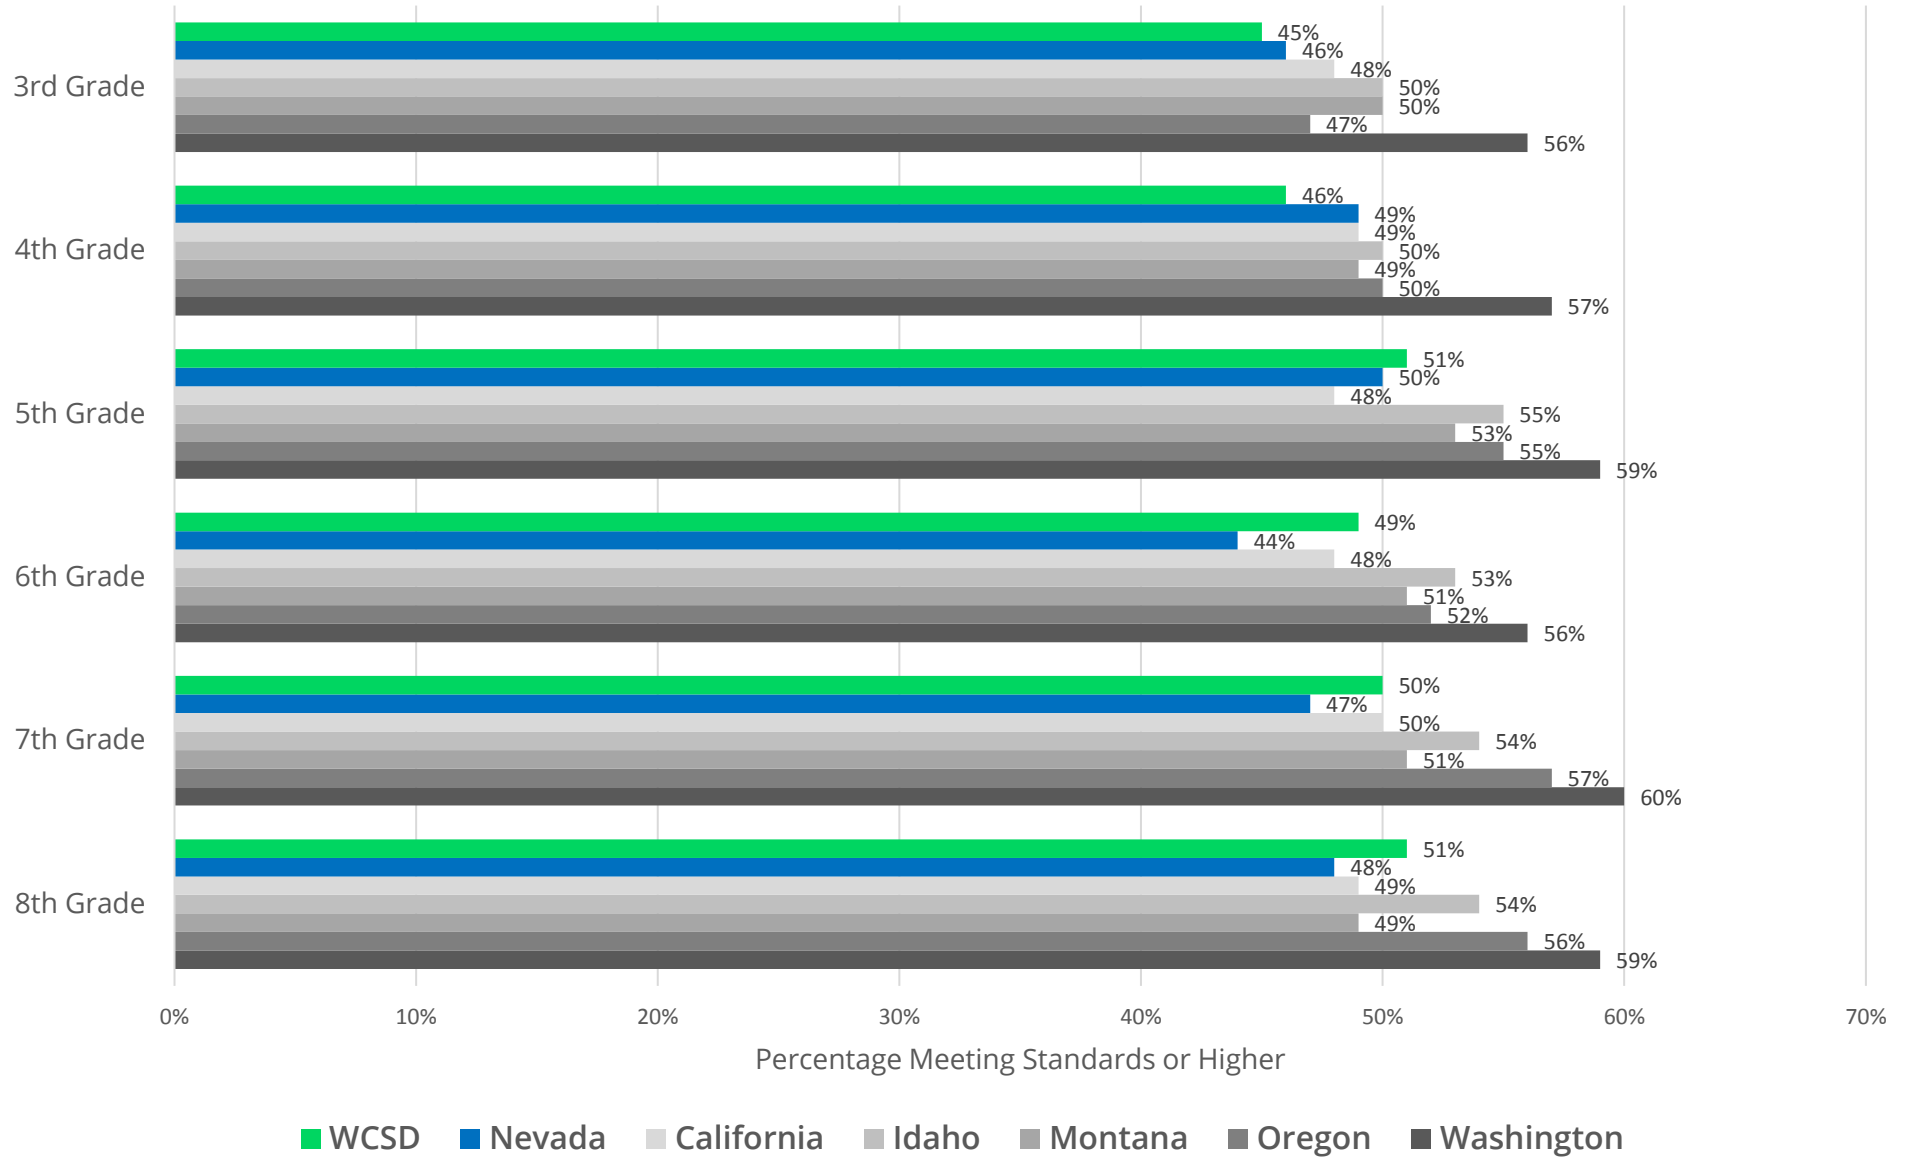

Smarter Balanced in WCSD

WCSDdata.net
Smarter Balanced in WCSD
Data Charts (Color)

2017-2018 English / Language Arts

Overall English/Language Arts Percent At or Above Standard (AL 3 or 4) by Grade

How Does WCSD Compare to Other Western Consortium States in English/Language Arts?

2017-2018 Mathematics

Overall Mathematics Arts Levels by Race/Ethnicity & Special Populations

Overall Mathematics Percent At or Above Standard (AL 3 or 4) by Grade

How Does WCSD Compare to Other Western Consortium States in Mathematics?