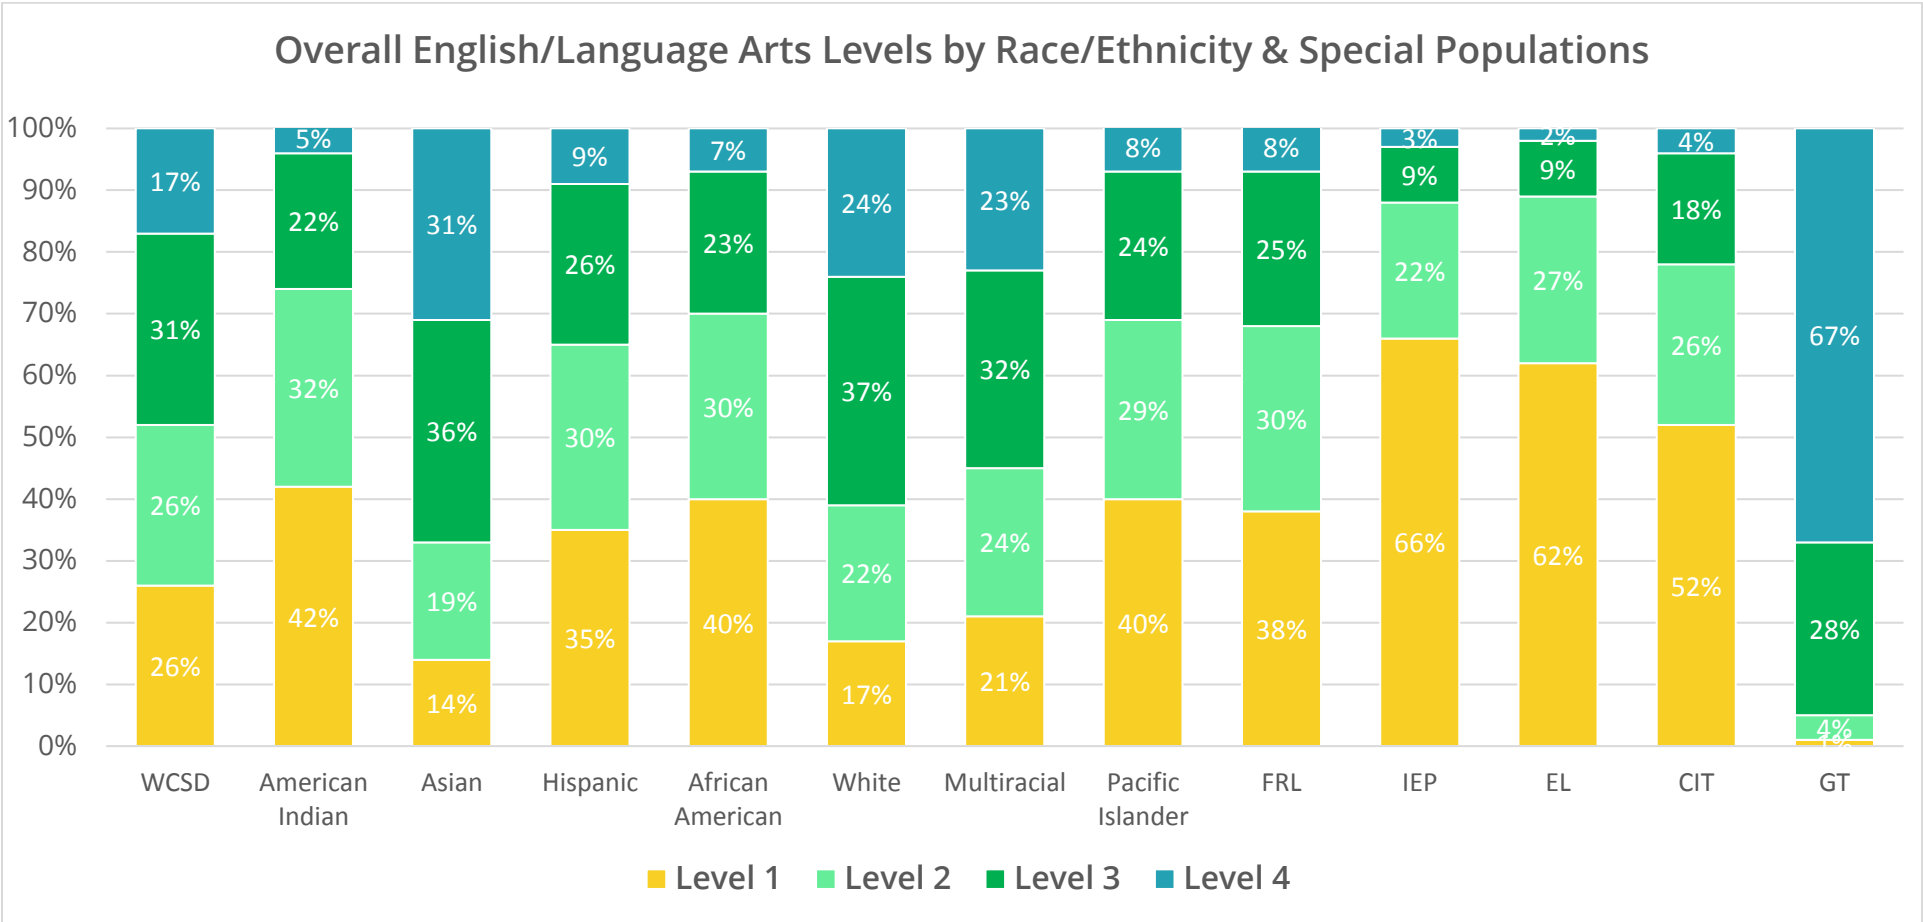

Smarter Balanced in WCSD

WCSDdata.net
Smarter Balanced in WCSD
Data Charts (Color)

2017-2018 English / Language Arts

Overall English/Language Arts Percent At or Above Standard (AL 3 or 4) by Grade

How Does WCSD Compare to Other Western Consortium States in English/Language Arts?

2017-2018 Mathematics

Overall Mathematics Arts Levels by Race/Ethnicity & Special Populations

Overall Mathematics Percent At or Above Standard (AL 3 or 4) by Grade

How Does WCSD Compare to Other Western Consortium States in Mathematics?