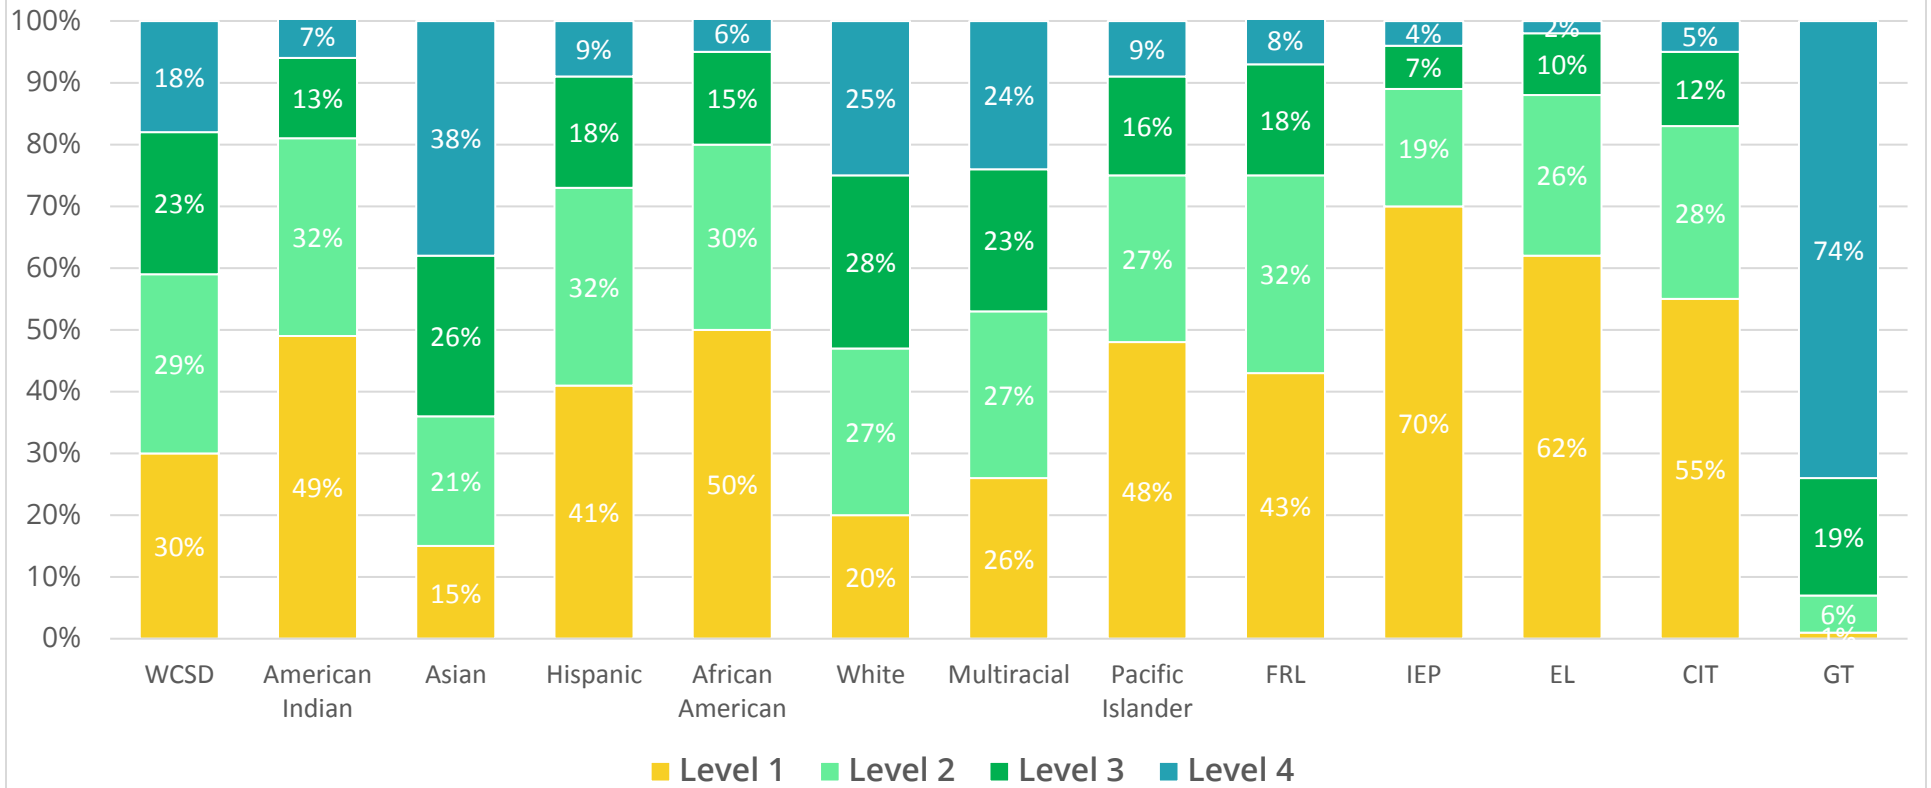

Smarter Balanced in WCSD

WCSDdata.net
Smarter Balanced in WCSD
Data Charts (Color)

2017-2018 English / Language Arts

Overall English/Language Arts Percent At or Above Standard (AL 3 or 4) by Grade

How Does WCSD Compare to Other Western Consortium States in English/Language Arts?

2017-2018 Mathematics

Overall Mathematics Arts Levels by Race/Ethnicity & Special Populations

Overall Mathematics Percent At or Above Standard (AL 3 or 4) by Grade

How Does WCSD Compare to Other Western Consortium States in Mathematics?