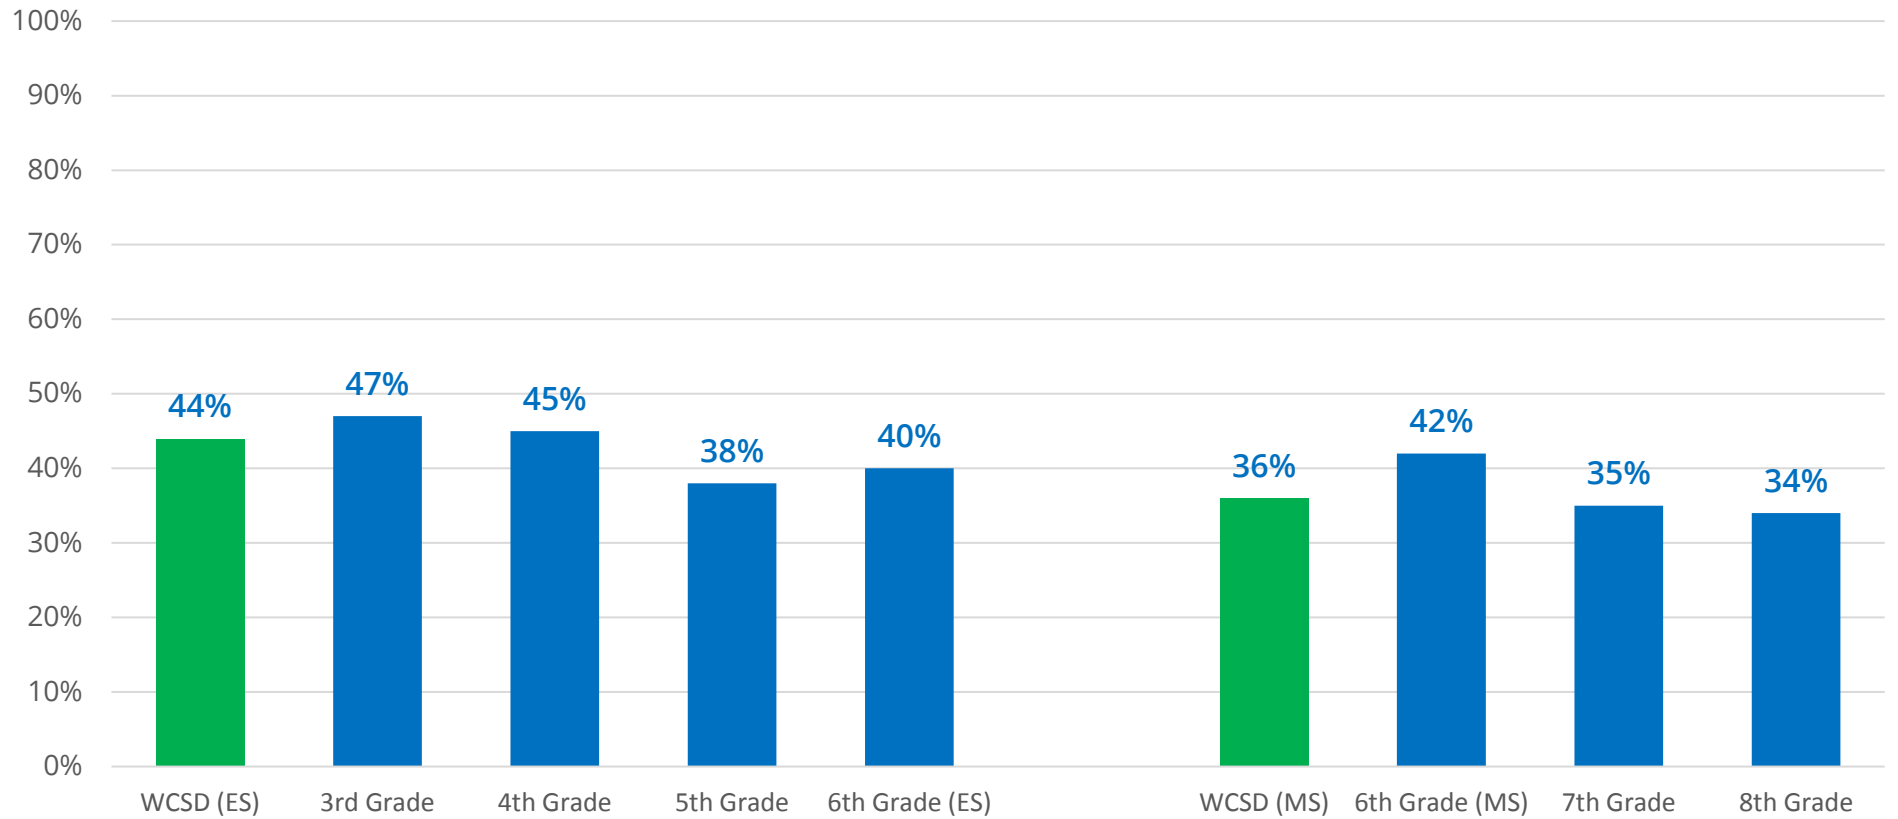

## How Does WCSD Compare to Other Western Consortium States in English/Language Arts?

# 2018-2019 Mathematics

Overall Mathematics Arts Levels by Race/Ethnicity & Special Populations

Overall Mathematics Percent At or Above Standard (AL 3 or 4) by Grade