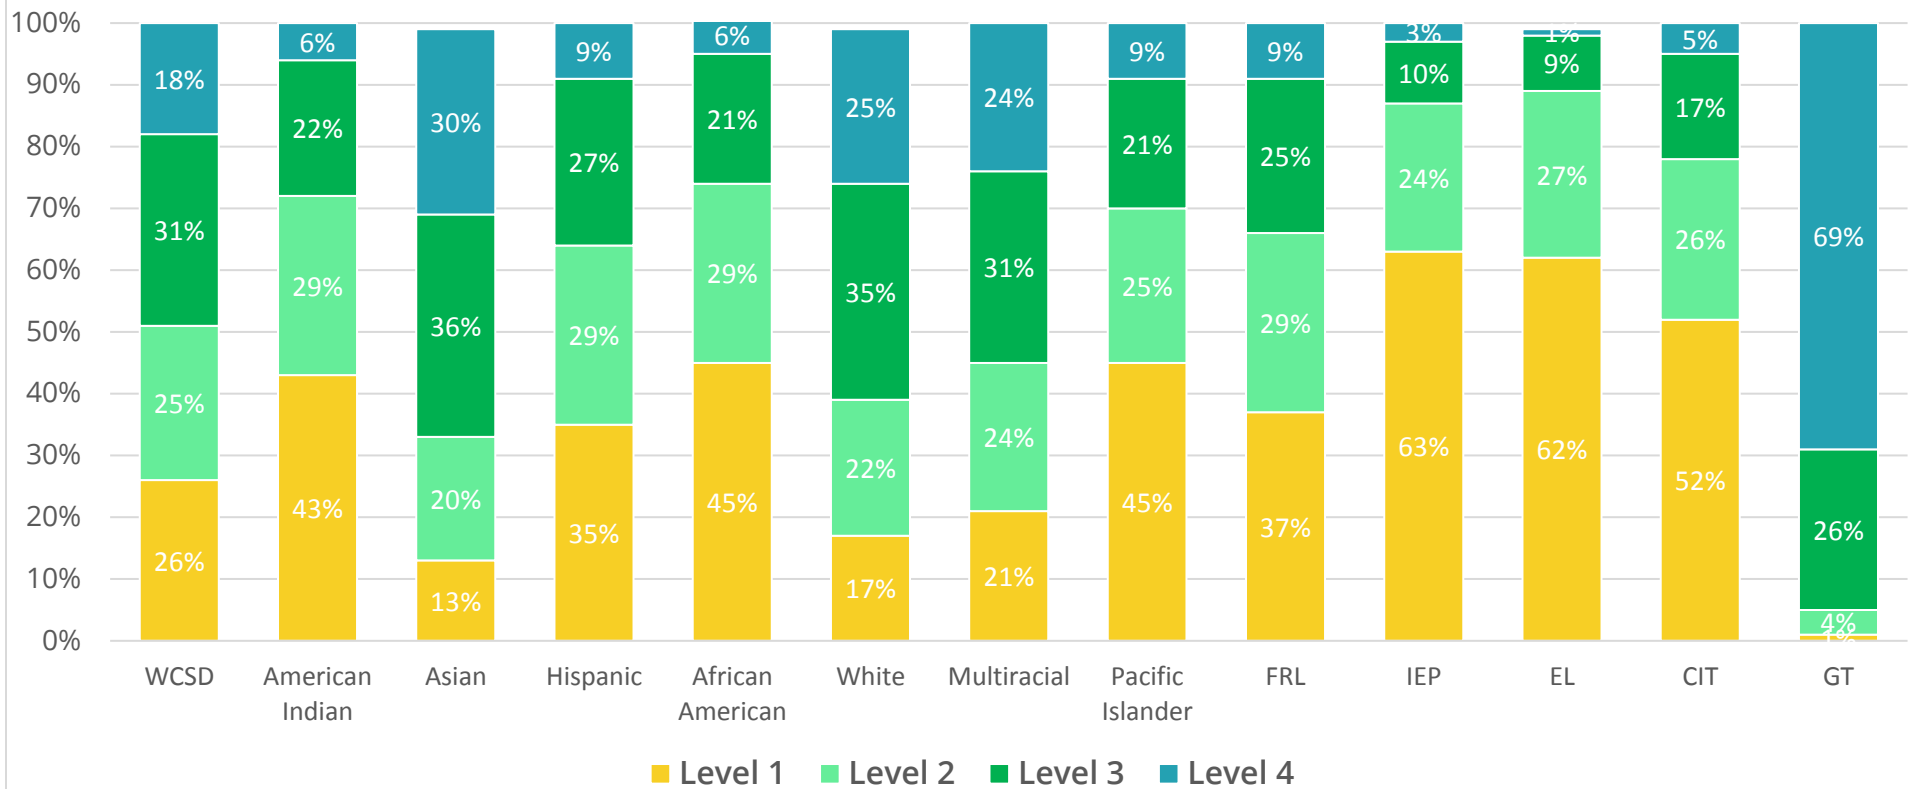

# Smarter Balanced in WCSD

WCSDdata.net  
Smarter Balanced in WCSD  
Data Charts (Color)

# 2018-2019 English / Language Arts

Overall English/Language Arts Levels by Race/Ethnicity & Special Populations