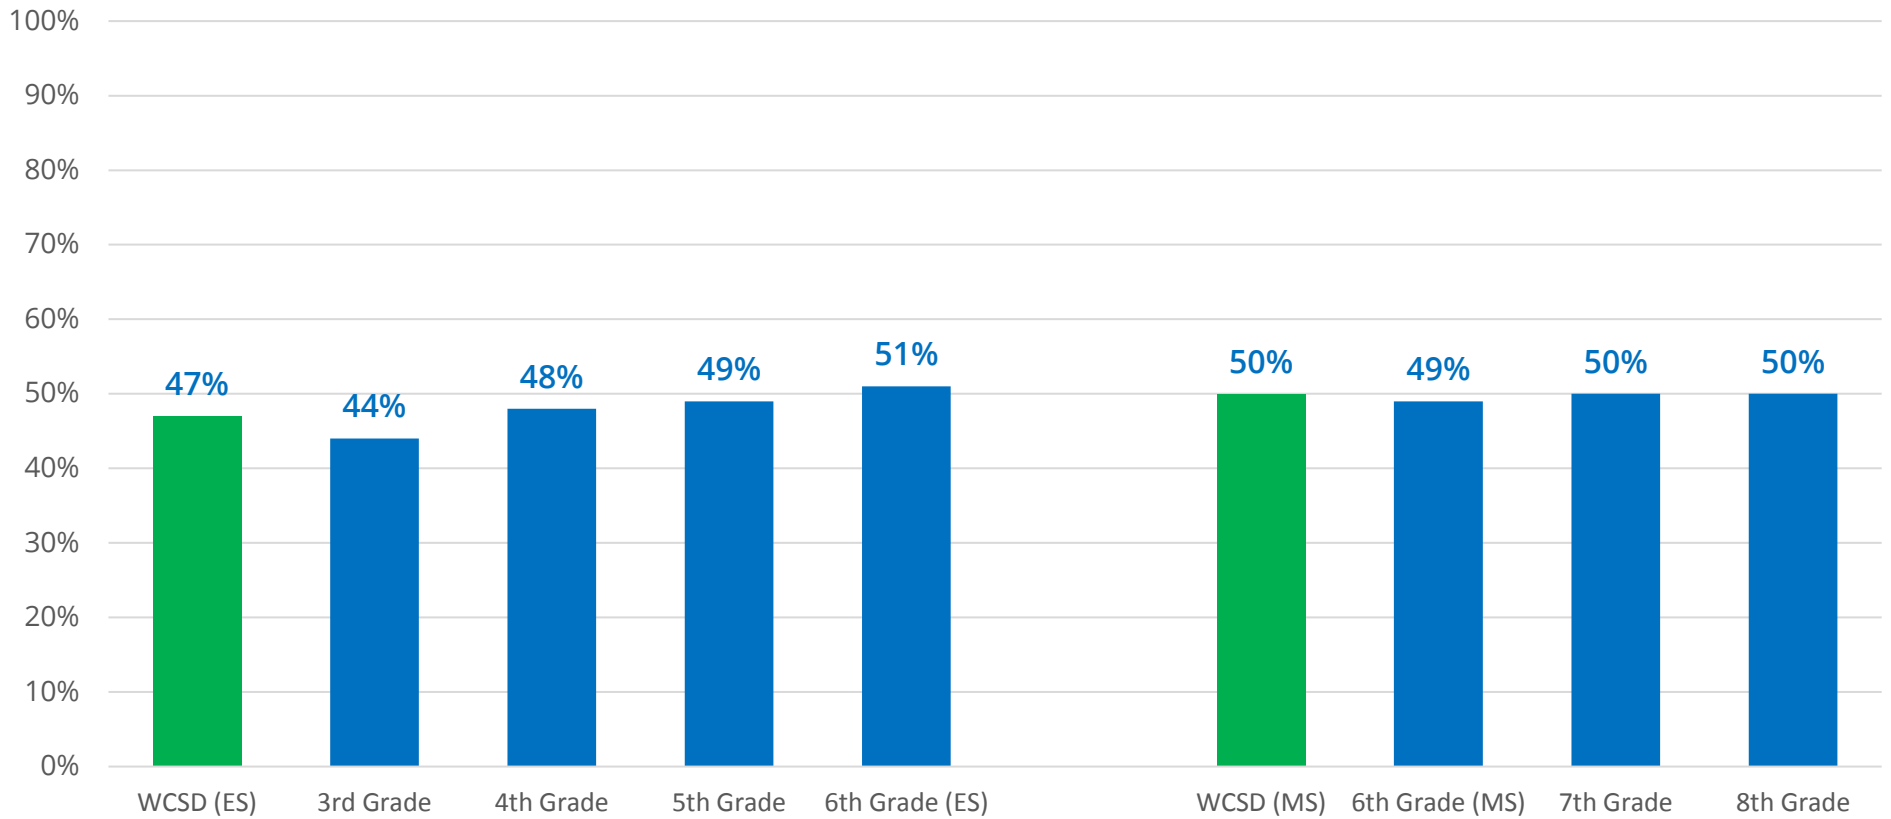

Overall English/Language Arts Percent At or Above Standard (AL 3 or 4) by Grade