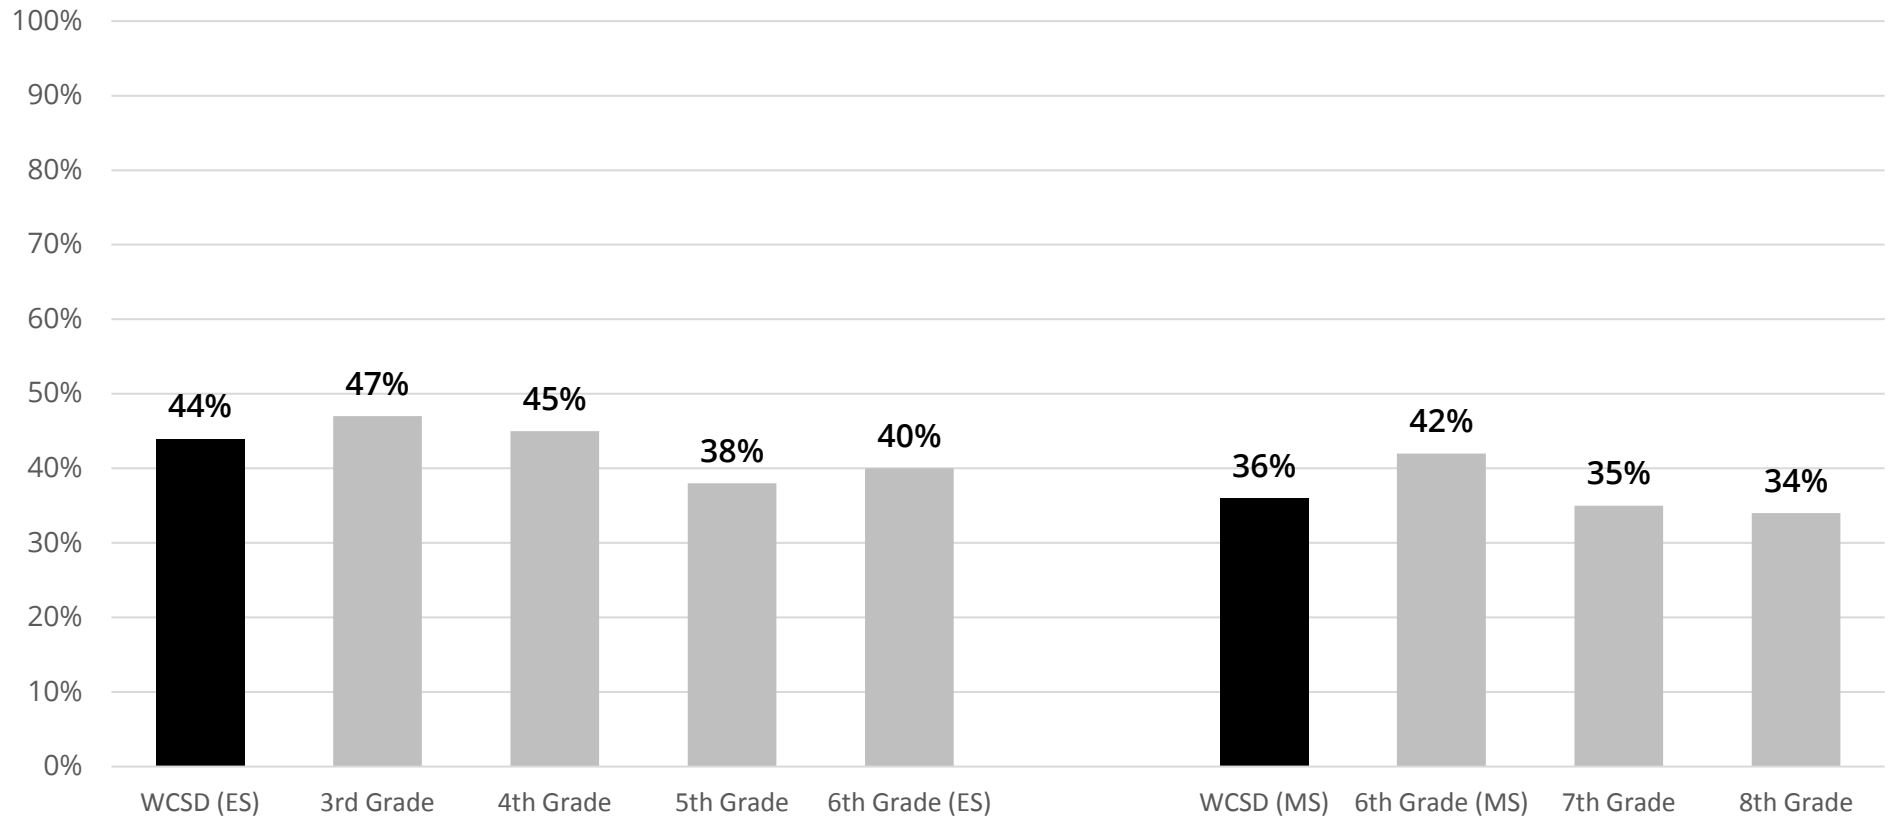

How Does WCSD Compare to Other Western Consortium States in English/Language Arts?

2018-2019 Mathematics

Overall Mathematics Levels by Race/Ethnicity & Special Populations

Overall Mathematics Percent At or Above Standard (AL 3 or 4) by Grade