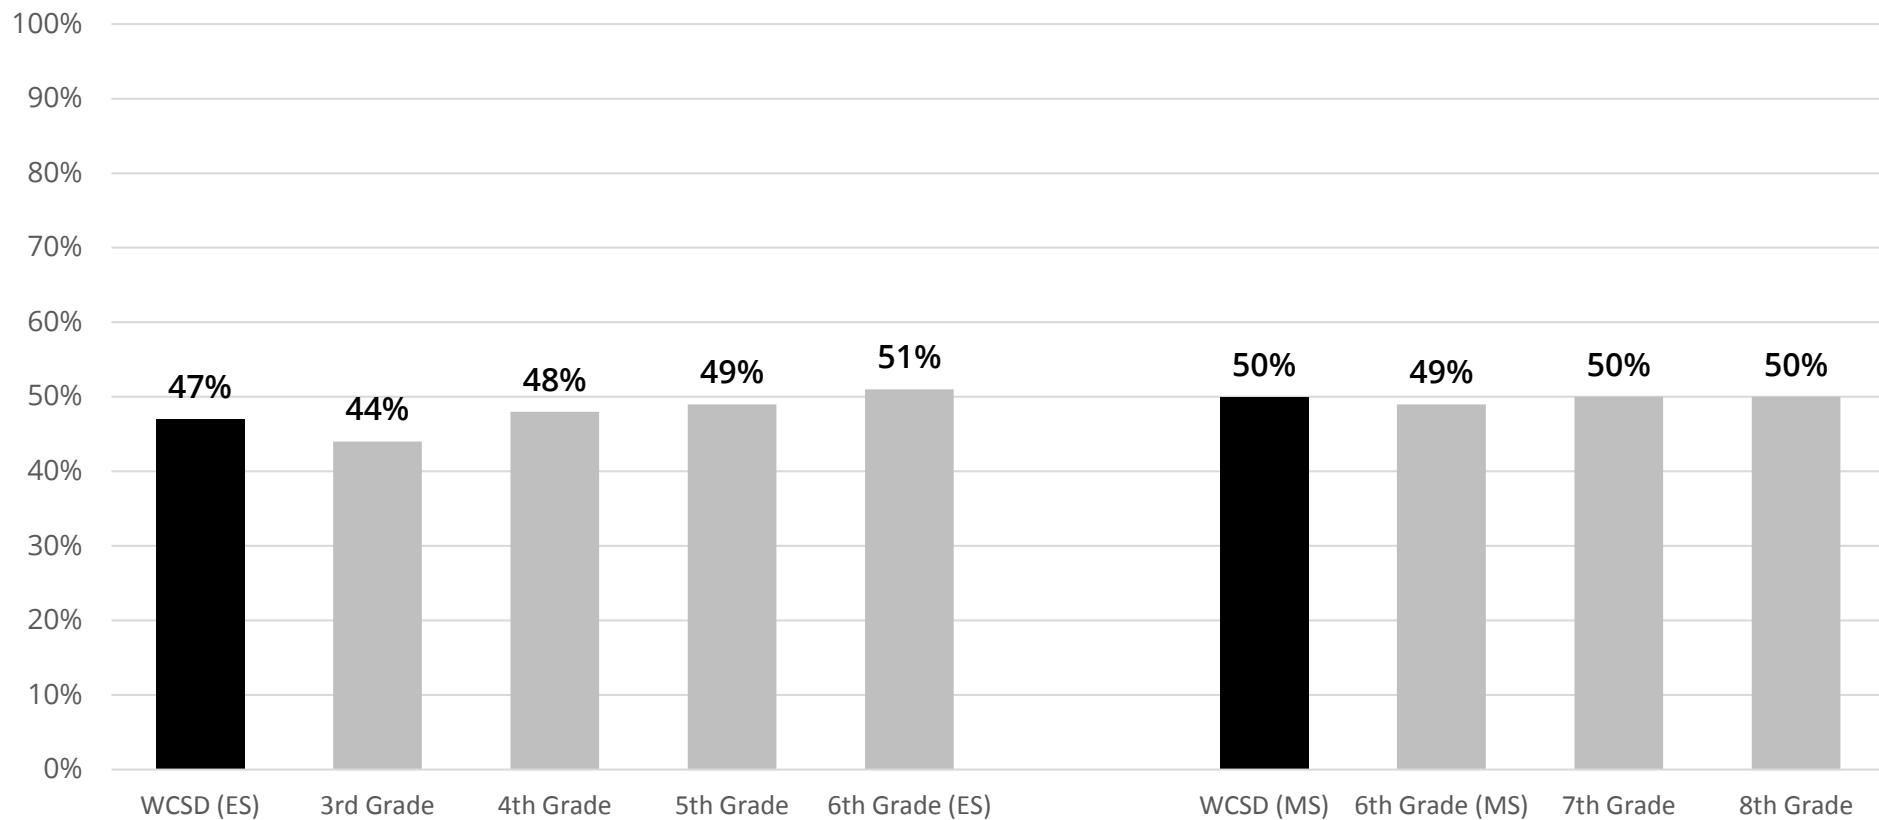

Smarter Balanced in WCSD

Washoe County School District

Every Child, By Name And Face, To GraduationSM

WCSDdata.net

Smarter Balanced in WCSD

Data Charts (Black/White/Gray)

2018-2019 English / Language Arts

Overall English/Language Arts Percent At or Above Standard (AL 3 or 4) by Grade

How Does WCSD Compare to Other Western Consortium States in English/Language Arts?

2018-2019 Mathematics

Overall Mathematics Levels by Race/Ethnicity & Special Populations

Overall Mathematics Percent At or Above Standard (AL 3 or 4) by Grade