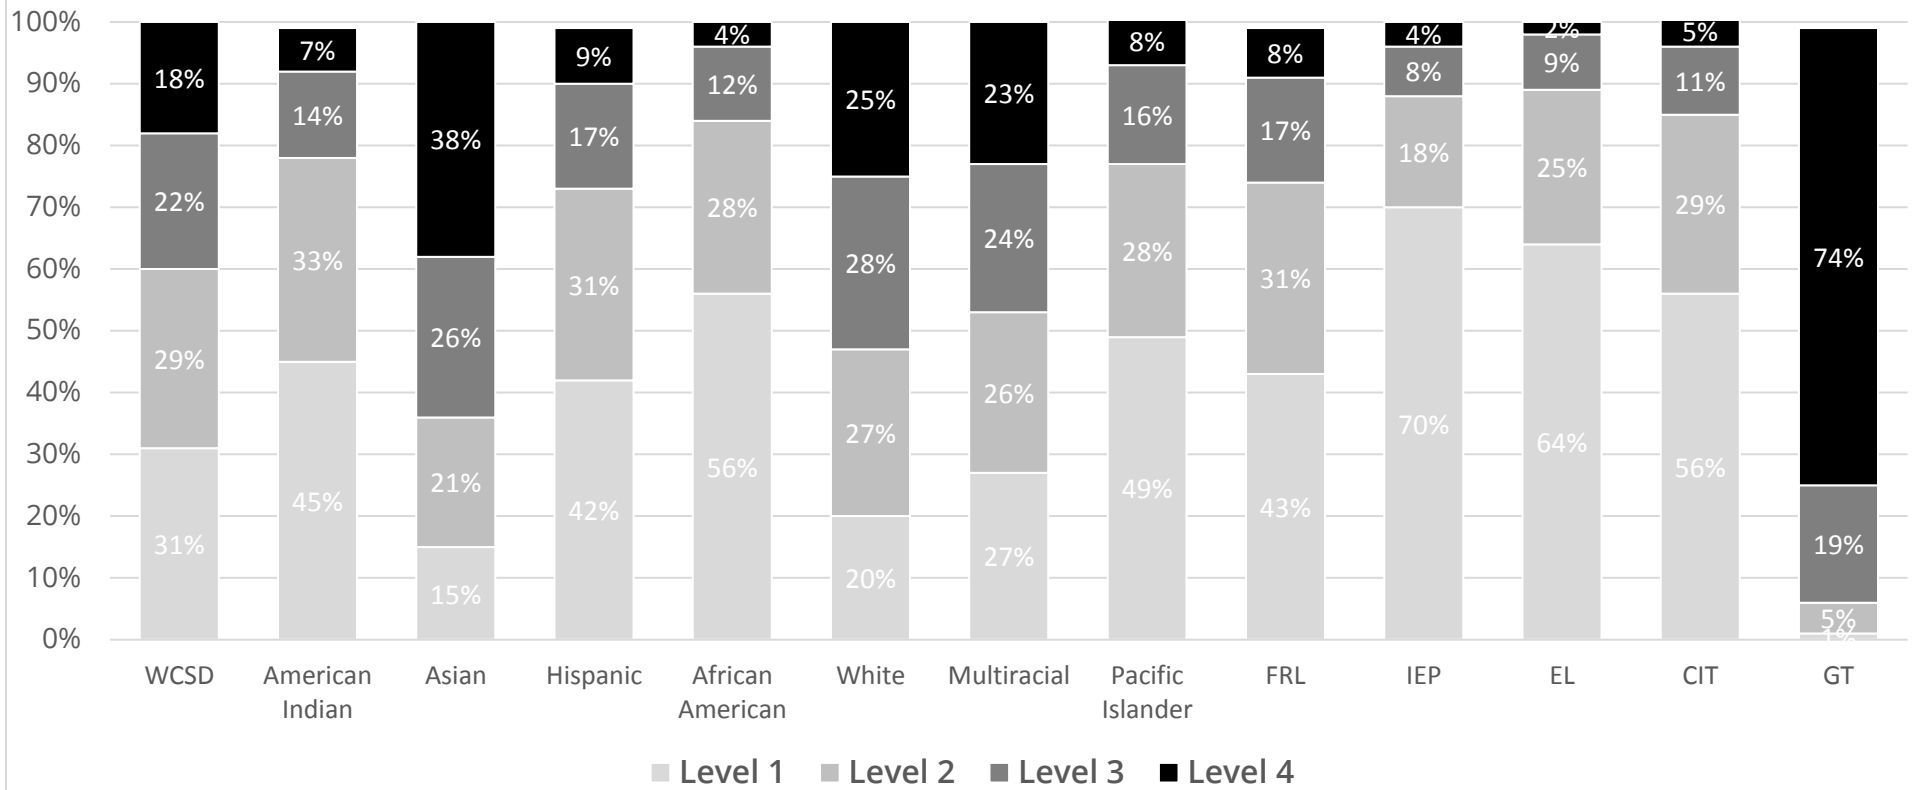

Smarter Balanced in WCSD

Washoe County School District

Every Child, By Name And Face, To GraduationSM

WCSDdata.net

Smarter Balanced in WCSD

Data Charts (Black/White/Gray)

2018-2019 English / Language Arts

Overall English/Language Arts Percent At or Above Standard (AL 3 or 4) by Grade

How Does WCSD Compare to Other Western Consortium States in English/Language Arts?

2018-2019 Mathematics

Overall Mathematics Levels by Race/Ethnicity & Special Populations

Overall Mathematics Percent At or Above Standard (AL 3 or 4) by Grade