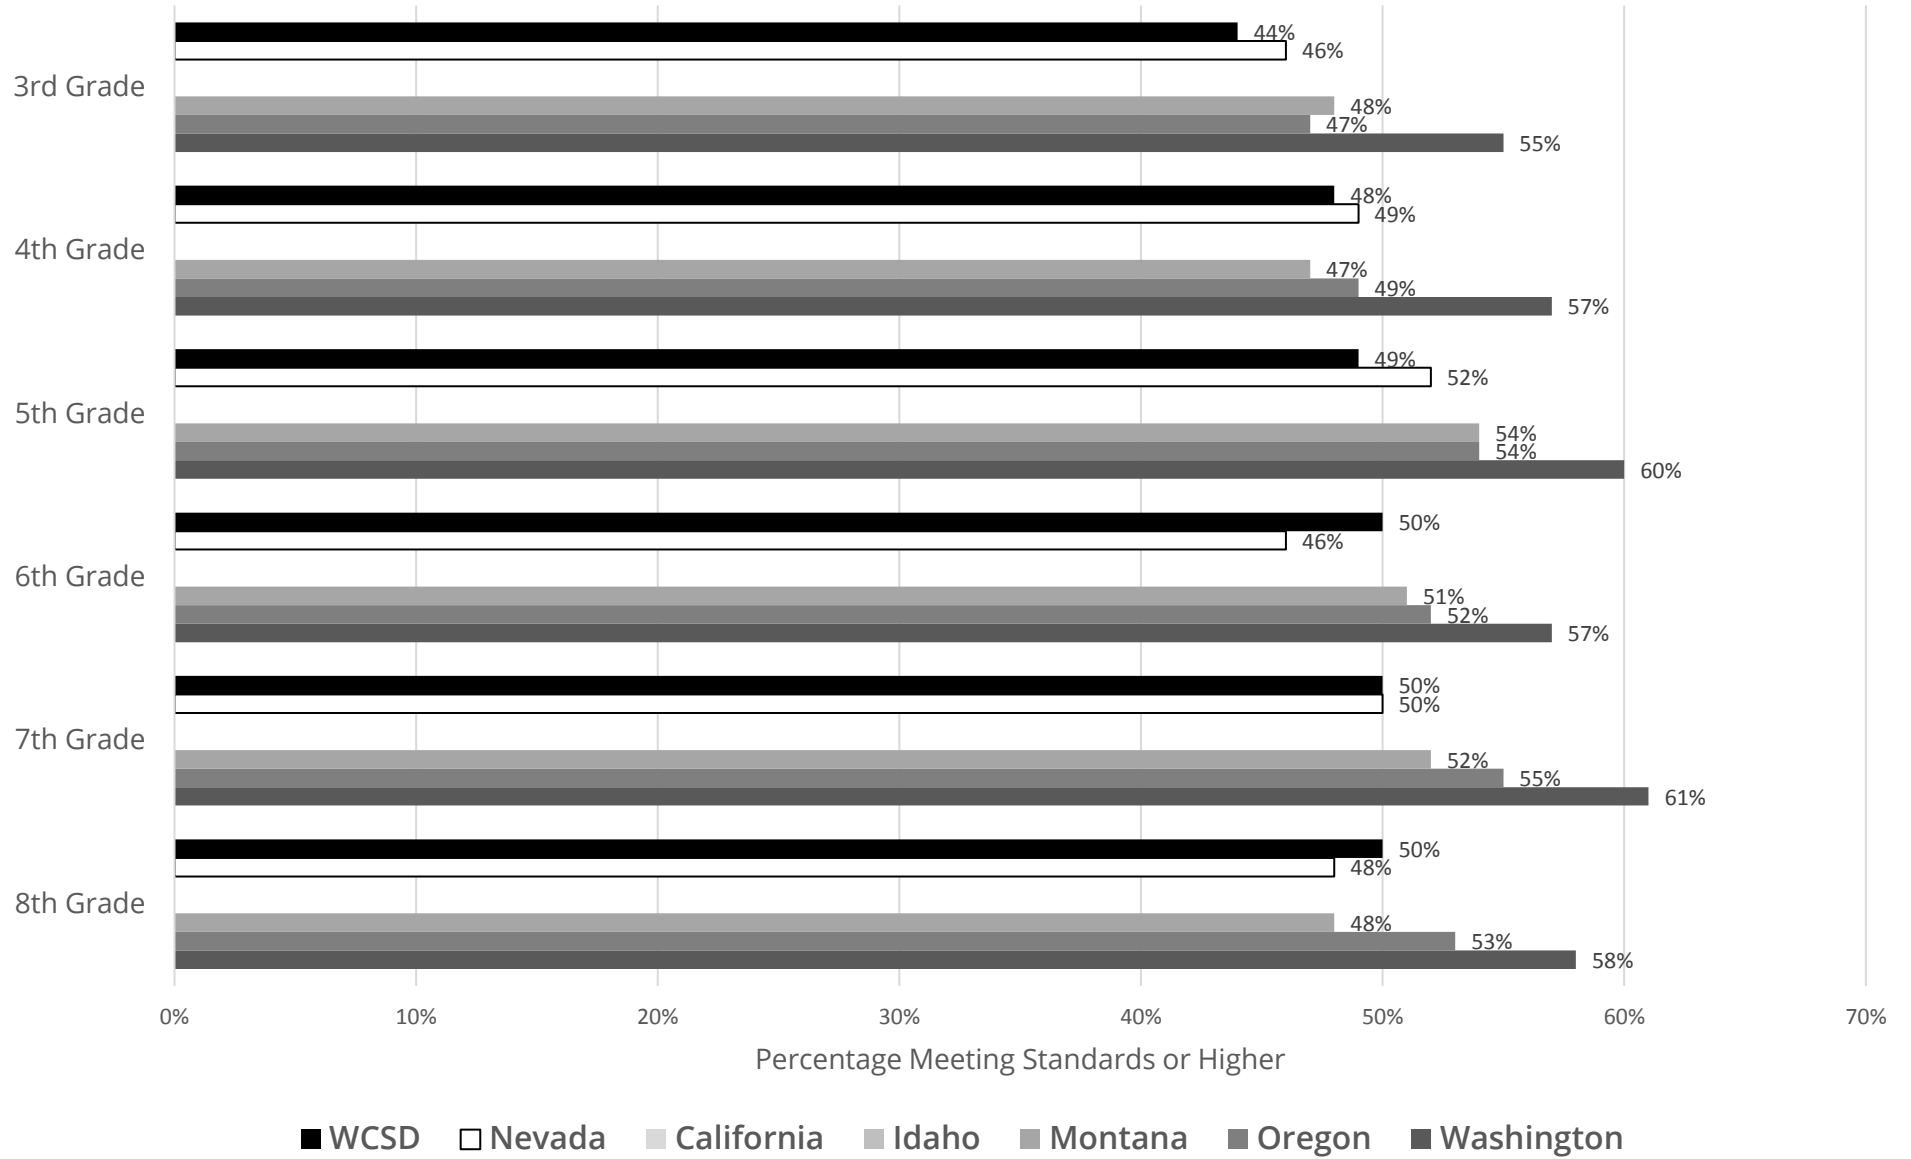

Smarter Balanced in WCSD

Washoe County School District

Every Child, By Name And Face, To GraduationSM

WCSDdata.net

Smarter Balanced in WCSD

Data Charts (Black/White/Gray)

2018-2019 English / Language Arts

Overall English/Language Arts Percent At or Above Standard (AL 3 or 4) by Grade

How Does WCSD Compare to Other Western Consortium States in English/Language Arts?

2018-2019 Mathematics

Overall Mathematics Levels by Race/Ethnicity & Special Populations

Overall Mathematics Percent At or Above Standard (AL 3 or 4) by Grade