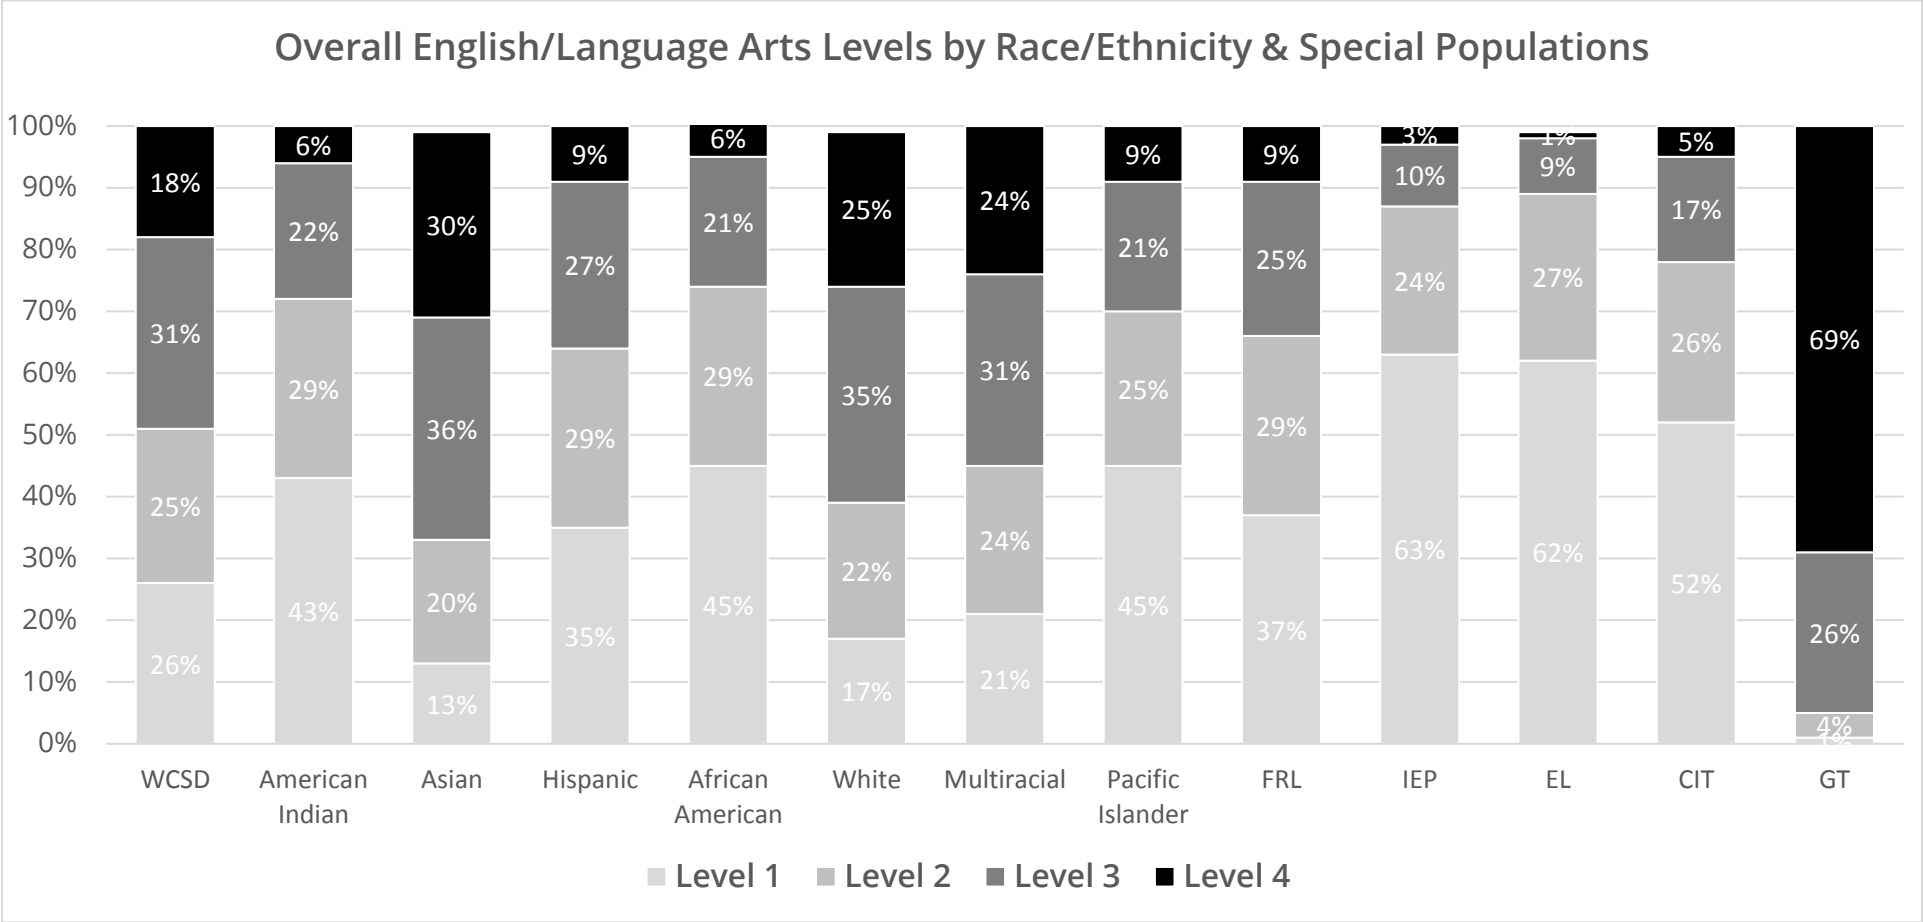

Smarter Balanced in WCSD

Washoe County School District

Every Child, By Name And Face, To GraduationSM

WCSDdata.net

Smarter Balanced in WCSD

Data Charts (Black/White/Gray)

2018-2019 English / Language Arts

Overall English/Language Arts Percent At or Above Standard (AL 3 or 4) by Grade

How Does WCSD Compare to Other Western Consortium States in English/Language Arts?

2018-2019 Mathematics

Overall Mathematics Levels by Race/Ethnicity & Special Populations

Overall Mathematics Percent At or Above Standard (AL 3 or 4) by Grade